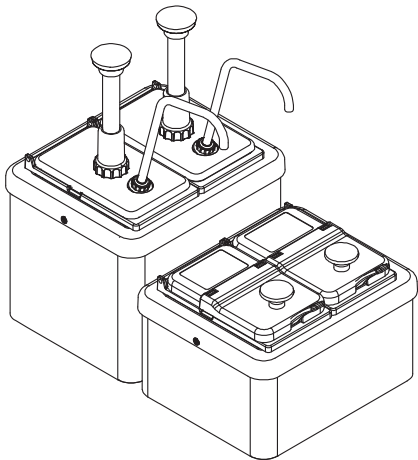

87576 MB-2 Combo Compact Serving Station

Complete View for Reference

(2 EXTRA)
KNOB, BLACK
82023-000

CONDIMENT PUMP CP-1/9,
RED
87300-100

CONDIMENT PUMP CP-1/9,
YELLOW
87300-200

(2)
JAR, 1/9 SIZE,
6" DEEP, BLACK
87203

MINI BAR,
2 JAR
87450

MINI BAR,
2 JAR, SHORT
87570

(2)
LID ASSEMBLY,
PLASTIC,
1/9 SIZE
87253

(2)
SPOON, 1/2 OZ
85156

(2)
JAR, 1/9 SIZE,
3.5" DEEP, BLACK
87202