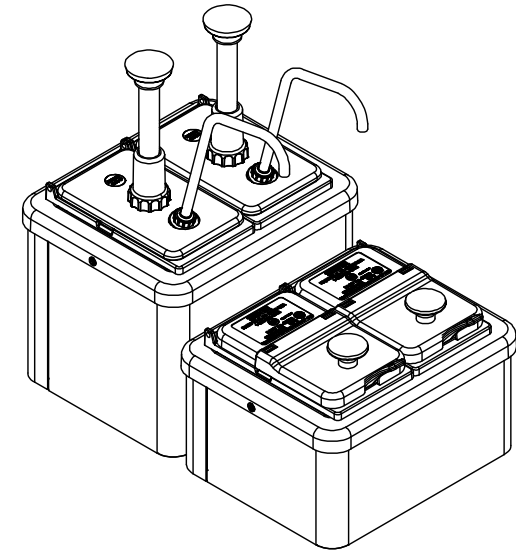

**SERVER**

**Server Products, Inc.**  
3601 Pleasant Hill Road PO Box 98  
Richfield WI 53076 USA  
Direct | 262.628.5600 Toll Free | 800.558.8722  
www.server-products.com

Model Name

**MB-2 COMBO(COMPACT SERVING STATION)**

Model Number

**87576**

Dwg. Date  
05/09/13

PART	QTY	DESCRIPTION
85156	2	SPOON, 1/2 OZ
87202	2	JAR, 1/9 SIZE, 3.50" DEEP
87203	2	JAR, 1/9 SIZE, 6" DEEP
87253	2	LID ASSEMBLY, PLASTIC, 1/9 SIZE
87300-100	1	CONDIMENT PUMP CP-1/9, RED
87300-200	1	CONDIMENT PUMP CP-1/9, YELLOW
87450	1	MINI BAR 2 JAR
87570	1	MINI BAR 2 JAR, SHORT