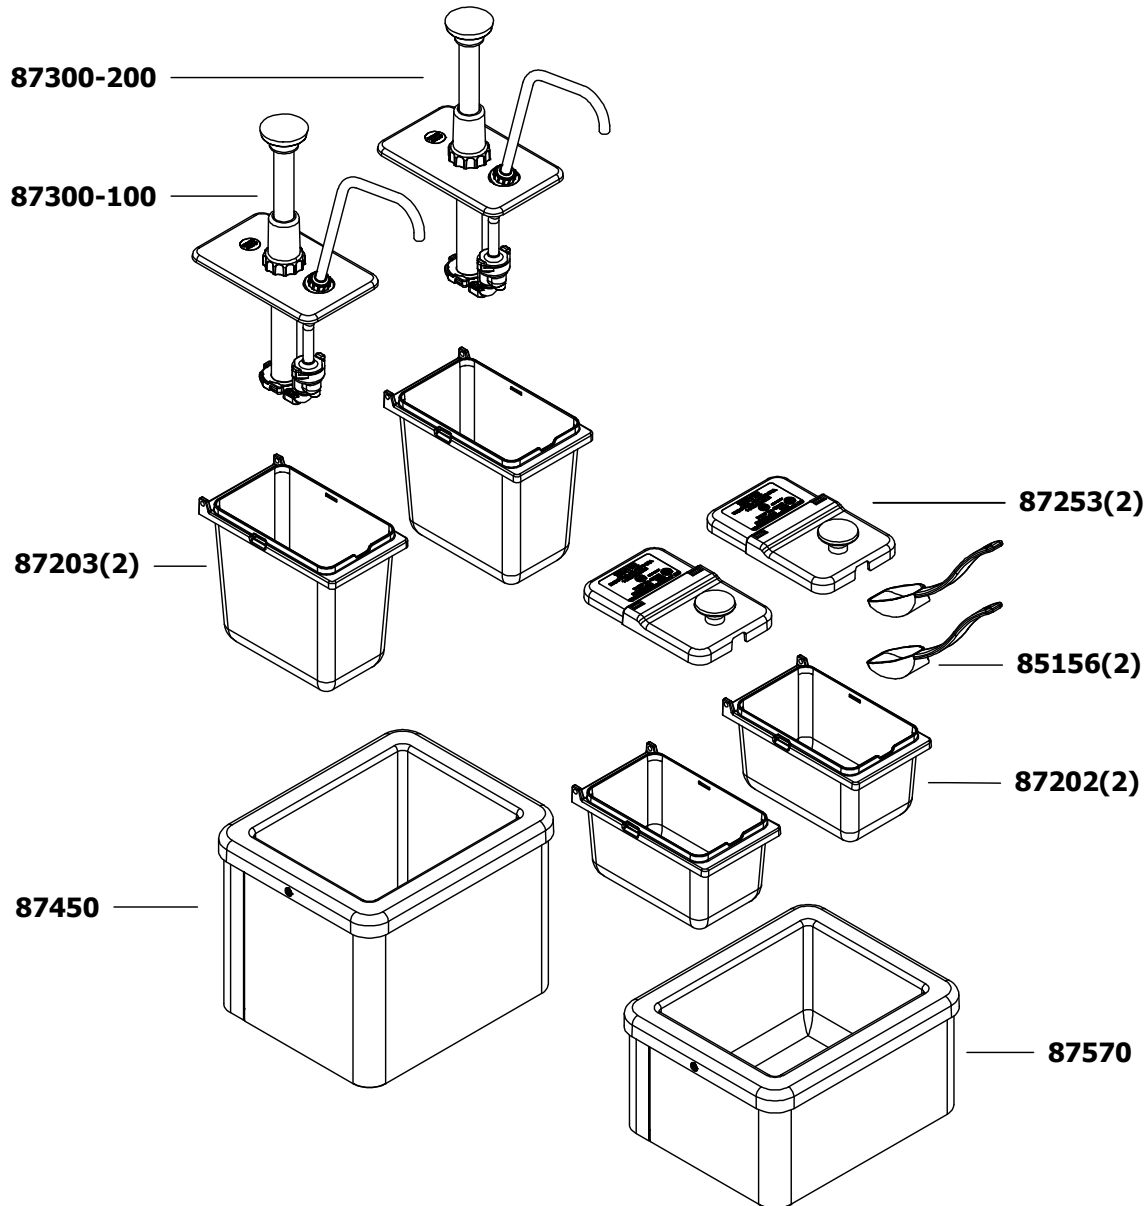

**SERVER**

**Server Products, Inc.**  
3601 Pleasant Hill Road PO Box 98  
Richfield WI 53076 USA  
Direct | 262.628.5600 Toll Free | 800.558.8722  
www.server-products.com

Model Name

**MB-2 COMBO(COMPACT SERVING STATION)**

Model Number

**87576**

Dwg. Date  
05/09/13

PART	QTY	DESCRIPTION
85156	2	SPOON, 1/2 OZ
87202	2	JAR, 1/9 SIZE, 3.50" DEEP
87203	2	JAR, 1/9 SIZE, 6" DEEP
87253	2	LID ASSEMBLY, PLASTIC, 1/9 SIZE
87300-100	1	CONDIMENT PUMP CP-1/9, RED
87300-200	1	CONDIMENT PUMP CP-1/9, YELLOW
87450	1	MINI BAR 2 JAR
87570	1	MINI BAR 2 JAR, SHORT