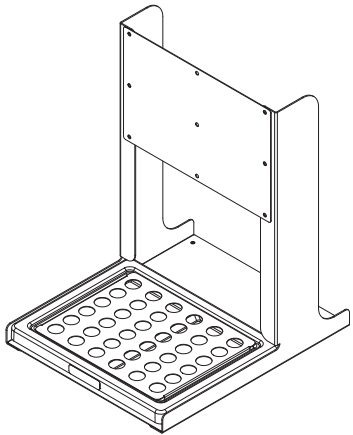

S E R V E R

Server Products Inc.
3601 Pleasant Hill Road
Richfield, WI 53076 USA

262.628.5600 | 800.558.8722

SPSALES@SERVER-PRODUCTS.COM

86561

Dry Product Dispenser Double Stand

*Complete View
for Reference*

**DOUBLE
DRIP TRAY
ASSEMBLY
100013**

RUBBER FOOT — 92012

**FOOT w/SCREW
81169**