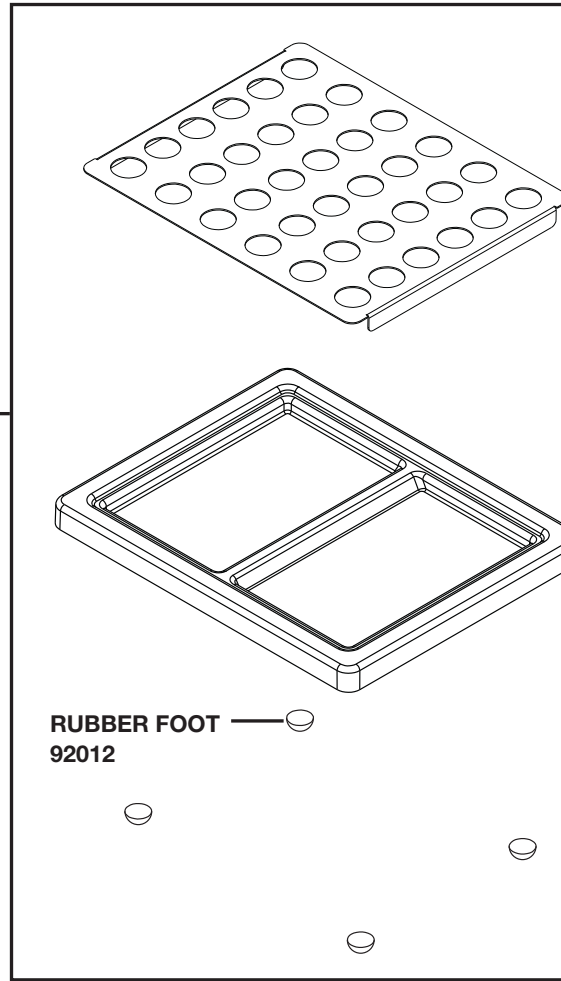

S E R V E R

Server Products Inc.
3601 Pleasant Hill Road
Richfield, WI 53076 USA

262.628.5600 | 800.558.8722

SPSALES@SERVER-PRODUCTS.COM

86561

Dry Product Dispenser Double Stand

*Complete View
for Reference*

**DOUBLE
DRIP TRAY
ASSEMBLY
100013**

RUBBER FOOT — 92012

**FOOT w/SCREW
81169**