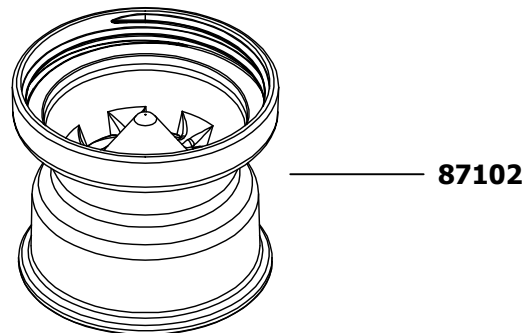

87148

Dwg. Date
11/18/13

87091

87092

87095

87102

TRIGGER ASSEMBLY

PART	QTY	DESCRIPTION
87091	1	LID, INS
87092	1	BODY, INS
87095	1	PLATE, CLOSER
87102	1	SPREADER, 4" DIA DROP
87127	1	TRIGGER ASSEMBLY, 1/3 TSP, BLUE
87133	1	TRIGGER ASSEMBLY, 1/3 TSP, PINK
87134	1	TRIGGER ASSEMBLY, 1/3 TSP, YELLOW