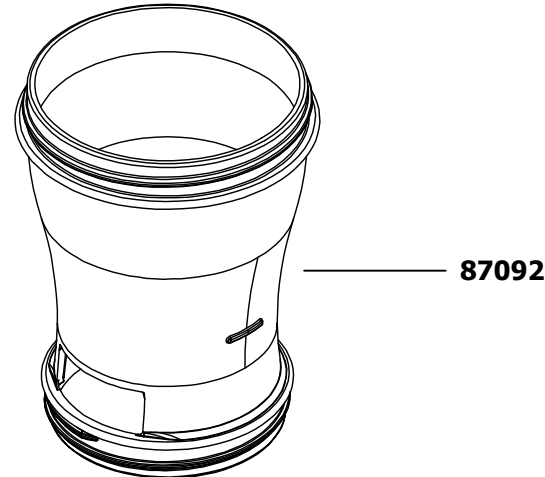

SERVER

Server Products, Inc.
3601 Pleasant Hill Road PO Box 98
Richfield WI 53076 USA
Direct | 262.628.5600 Toll Free | 800.558.8722
www.server-products.com

Model Name

INSEASON, DROP (SWEETENER), 1/CNT

Model Number

87148

Dwg. Date
11/18/13

87091

87092

87095

87102

TRIGGER ASSEMBLY

PART	QTY	DESCRIPTION
87091	1	LID, INS
87092	1	BODY, INS
87095	1	PLATE, CLOSER
87102	1	SPREADER, 4" DIA DROP
87127	1	TRIGGER ASSEMBLY, 1/3 TSP, BLUE
87133	1	TRIGGER ASSEMBLY, 1/3 TSP, PINK
87134	1	TRIGGER ASSEMBLY, 1/3 TSP, YELLOW