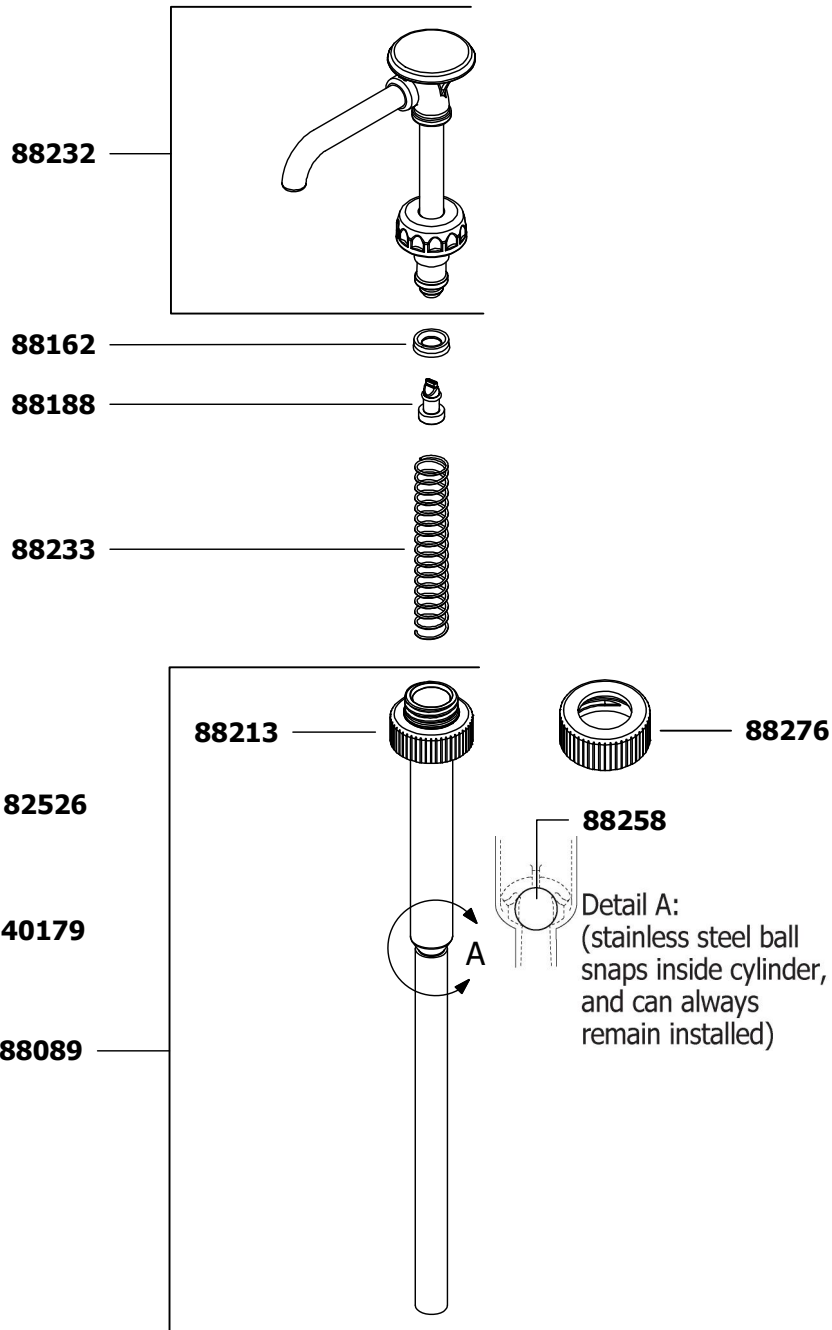

SERVER

Server Products, Inc.
3601 Pleasant Hill Road PO Box 98
Richfield WI 53076 USA
Direct | 262.628.5600 Toll Free | 800.558.8722
www.server-products.com

Model Name

BOTTLE PUMP BP-1/2

Model Number

88190

Dwg. Date
05/14/13

PART	QTY	DESCRIPTION
40179	1	LUBRICANT, FOOD EQUIPMENT
82526	1	BRUSH, 21"
88089	1	CYLINDER ASSEMBLY, BP-1/2
88213	1	CAP, PLSTC, 28MM X .500, .840 HOLE
88258	1	BALL, 5/16" DIA, SS
88232	1	HEAD ASSEMBLY, BP-1/2
88162	1	SEAL, BP-1/4, BP-1/2
88188	1	VALVE, PINCH
88233	1	SPRING, BP-1/2
88276	1	CAP, PLSTC, 30.5MM, .840 HOLE