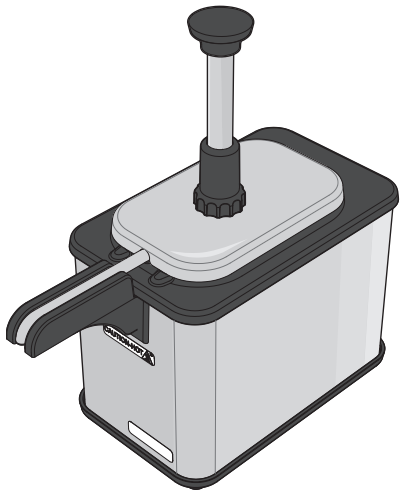

S E R V E R

Server Products Inc.
3601 Pleasant Hill Road
Richfield, WI 53076 USA

262.628.5600 | 800.558.8722

SPSALES@SERVER-PRODUCTS.COM

85880

EZ-Topper™
Short, Single
WITH SPOUT HEATER

*Complete View
for Reference*

CARAMEL KNOB
82023-024

FUDGE KNOB
82023-015

OPTIONAL:
USE KNOBS TO
QUICKLY IDENTIFY
PUMP CONTENTS

EZ-TOPPER PUMP
85820

WARMER BASE
WITH SPOUT HEATER
85711

MAGNETIC
DECAL SET
84973

FOOT
07429