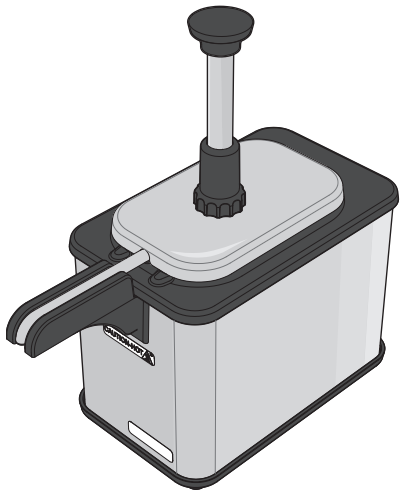

S E R V E R

**Server Products Inc.**  
3601 Pleasant Hill Road  
Richfield, WI 53076 USA

262.628.5600 | 800.558.8722

SPSALES@SERVER-PRODUCTS.COM

# 85880

**EZ-Topper™**  
**Short, Single**  
WITH SPOUT HEATER

*Complete View  
for Reference*

CARAMEL KNOB  
82023-024

FUDGE KNOB  
82023-015

OPTIONAL:  
USE KNOBS TO  
QUICKLY IDENTIFY  
PUMP CONTENTS

EZ-TOPPER PUMP  
85820

WARMER BASE  
WITH SPOUT HEATER  
85711

MAGNETIC  
DECAL SET  
84973

FOOT  
07429