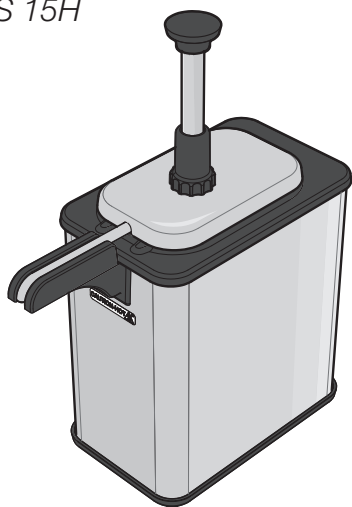

## EZ-Topper™ Tall, Single

WITH SPOUT HEATER

SERIES 15H

Complete View  
for Reference

CARAMEL KNOB  
82023-024

FUDGE KNOB  
82023-015

OPTIONAL:  
USE KNOBS TO QUICKLY  
IDENTIFY PUMP CONTENTS

EZ-TOPPER PUMP  
85820