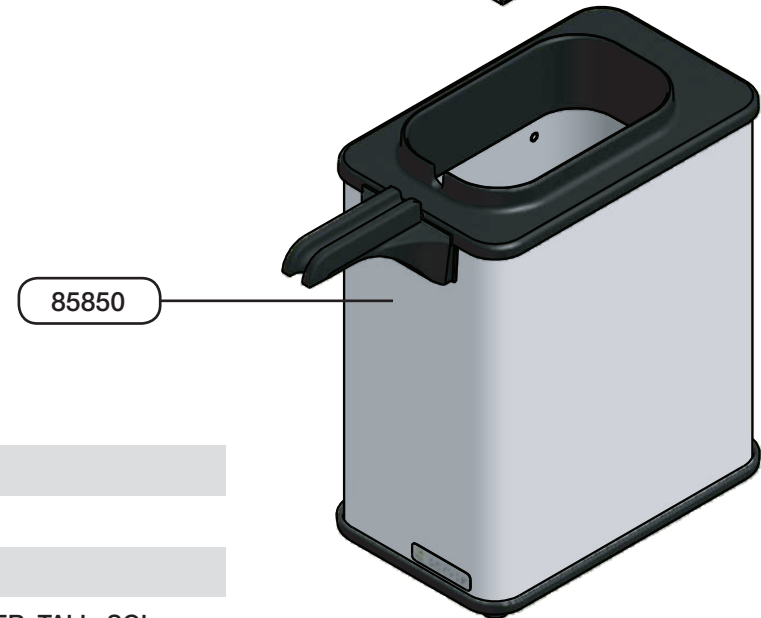

S E R V E R

Server Products Inc.
3601 Pleasant Hill Road
Richfield, WI 53076 USA

262.628.5600 | 800.558.8722

SPSALES@SERVER-PRODUCTS.COM

85790

EZ Topper Tall, Single, Adjustable Thermostat

*Complete View
for Reference*

85820

85819

85850

PART	QTY	DESCRIPTION
85820	1	FOUNTAIN PUMP EZT
85819	1	SUPPORT, POUCH
85850	1	BASE ONLY FOR EZ TOPPER, TALL, SGL