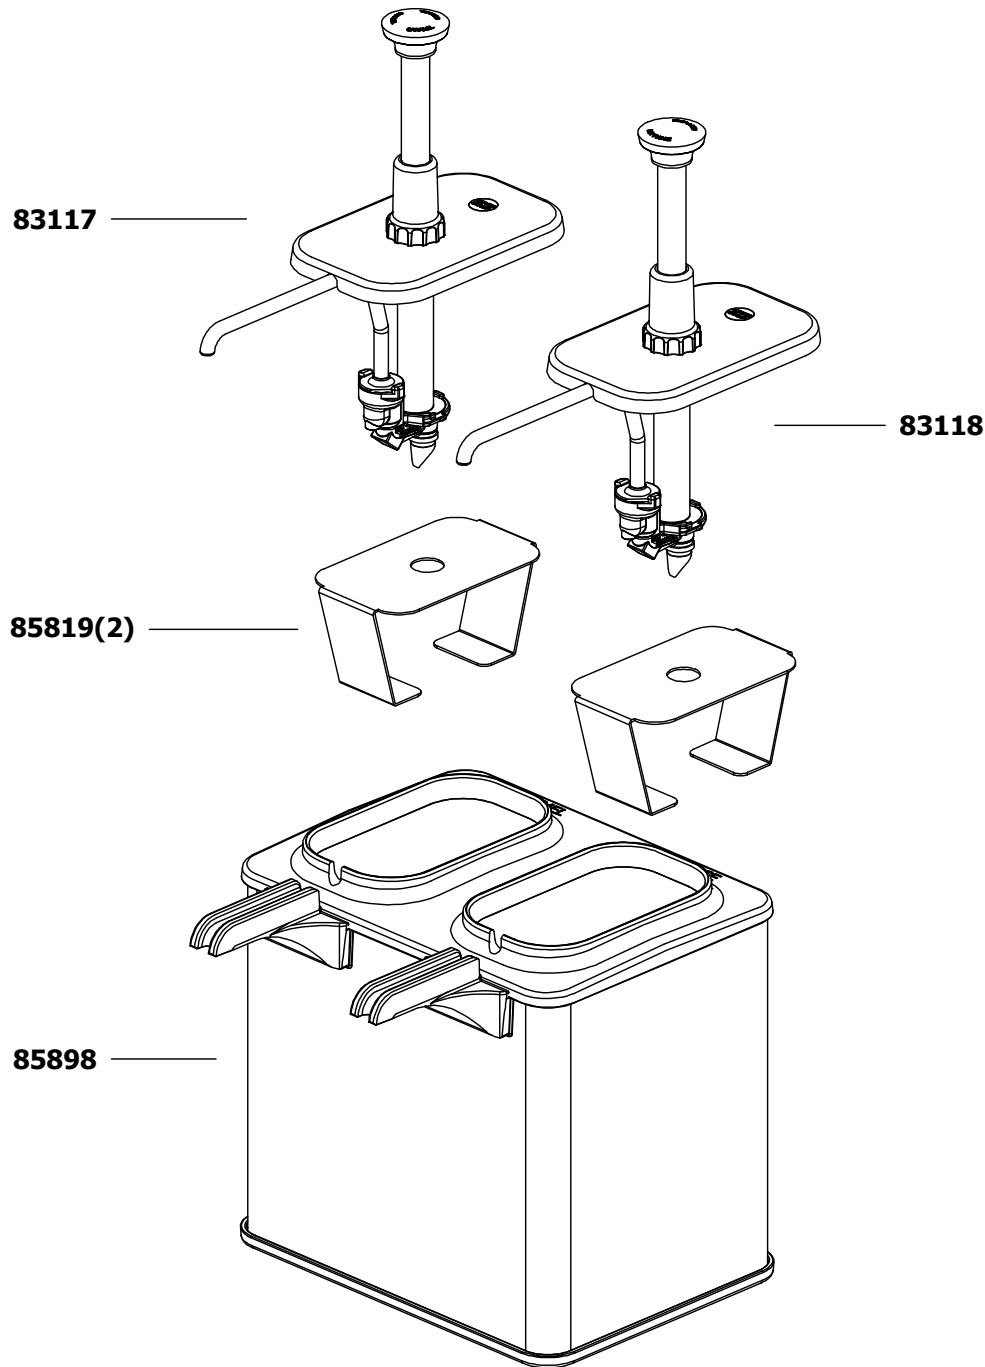

SERVER

Server Products, Inc.
3601 Pleasant Hill Road PO Box 98
Richfield WI 53076 USA
Direct | 262.628.5600 Toll Free | 800.558.8722
www.server-products.com

Model Name	EZ TOPPER, TALL, DOUBLE
Model Number	85899

Dwg. Date
03/26/14

PART	QTY	DESCRIPTION
85898	1	BASE ONLY FOR EZ TOPPER, TALL, DBL
83117	1	FOUNTAIN PUMP EZT, CARAMEL
83118	1	FOUNTAIN PUMP EZT, HOT FUDGE
85819	2	SUPPORT, POUCH