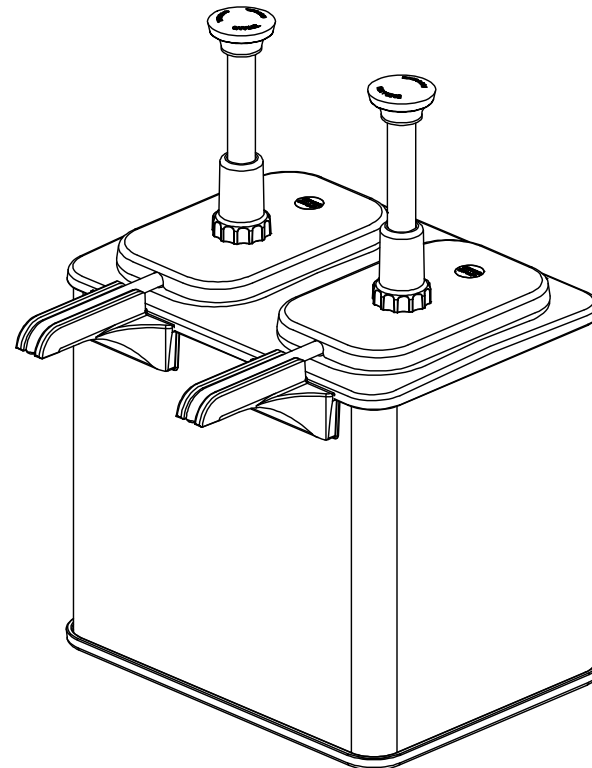

SERVER

Server Products, Inc.
3601 Pleasant Hill Road PO Box 98
Richfield WI 53076 USA
Direct | 262.628.5600 Toll Free | 800.558.8722
www.server-products.com

Model Name	EZ TOPPER, TALL, DOUBLE
Model Number	85899

Dwg. Date
03/26/14

PART	QTY	DESCRIPTION
85898	1	BASE ONLY FOR EZ TOPPER, TALL, DBL
83117	1	FOUNTAIN PUMP EZT, CARAMEL
83118	1	FOUNTAIN PUMP EZT, HOT FUDGE
85819	2	SUPPORT, POUCH