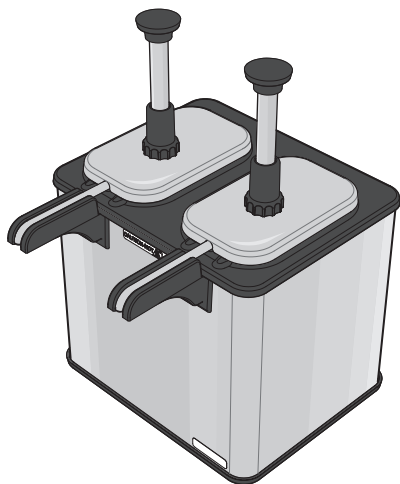

S E R V E R

Server Products Inc.

3601 Pleasant Hill Road
Richfield, WI 53076 USA

262.628.5600 | 800.558.8722

SPSALES@SERVER-PRODUCTS.COM

85899

**EZ-Topper™
Tall, Twin**

WITH SPOUT HEATER

SERIES 15H

Complete View
for Reference

CARAMEL KNOB 82023-024
FUDDGE KNOB 82023-015

OPTIONAL:
USE KNOBS
TO QUICKLY
IDENTIFY