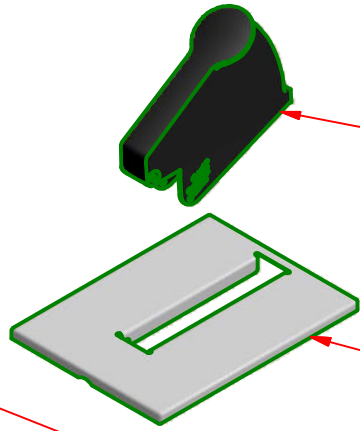

82049

07161 (2)

07014

07055

07056

07794

07159

07126

92098 (4)

APPD BY		MATERIAL:	
CKD BY		TOLERANCES UNLESS OTHERWISE SPECIFIED	#
DRAWN BY	DCK	FRAC ±1/64 DEC .00=±.01 .000=±.005 ANG ±1°	§
DATE	04/01/99	Server Products, Inc RICHFIELD, WI 53076 USA 800-558-8722	
SCALE	FULL	PART NAME	SIZE DWG NO.
		SERVER EXPRESS SINGLE	B 07125