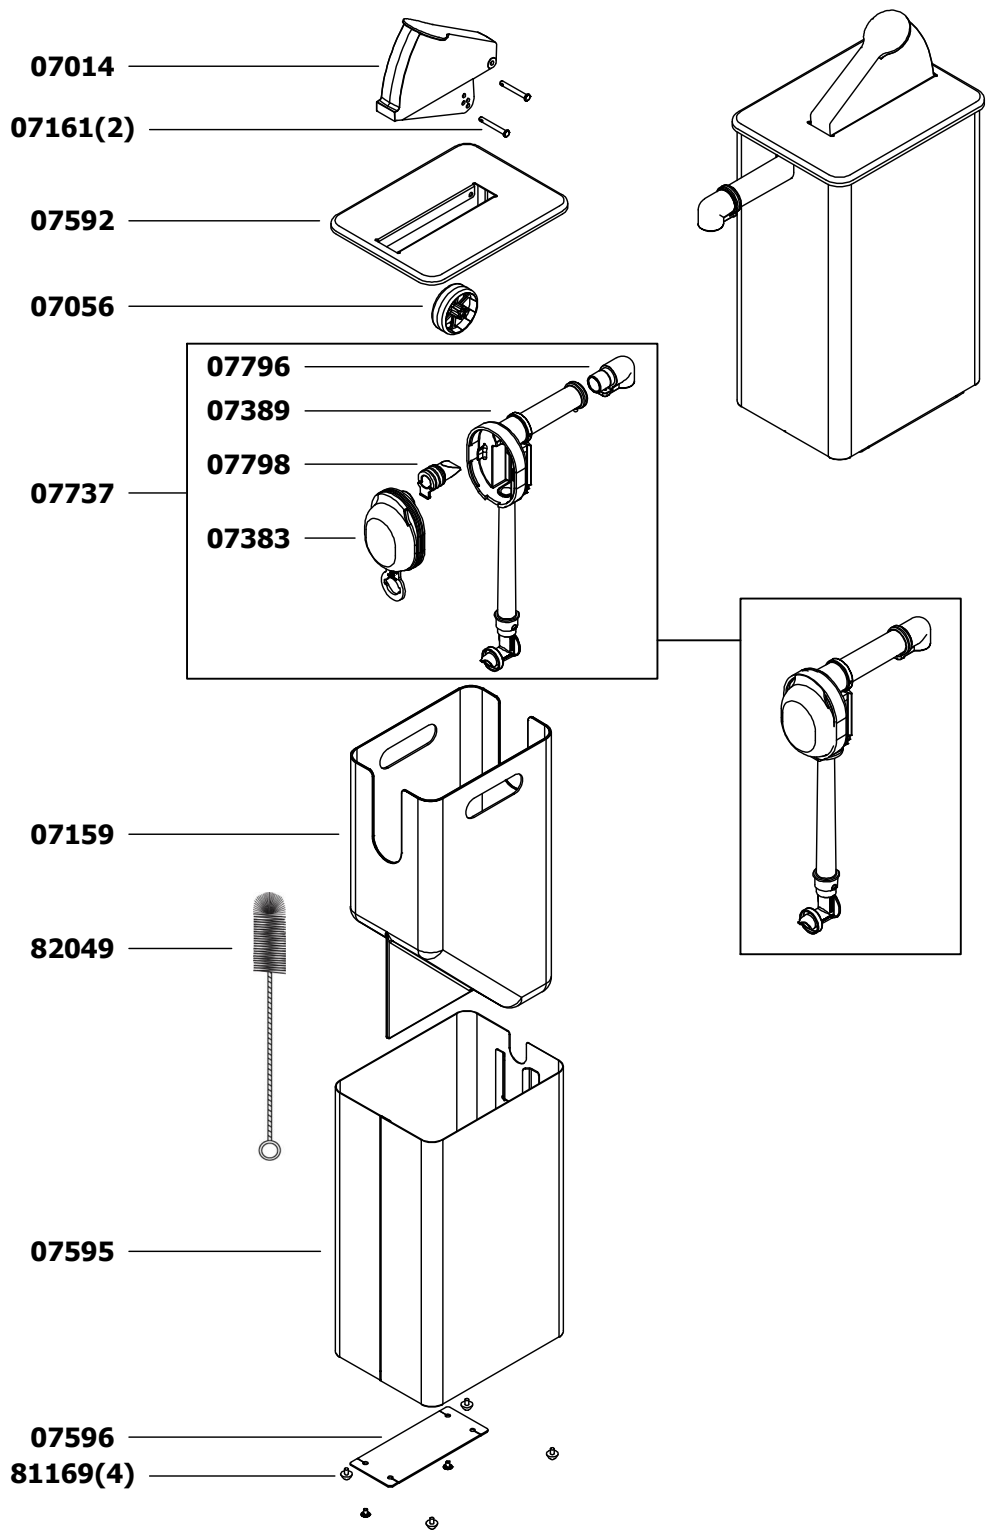

SERVER

Server Products, Inc.
3601 Pleasant Hill Road PO Box 98
Richfield WI 53076 USA
Direct | 262.628.5600 Toll Free | 800.558.8722
www.server-products.com

Model Name **RECKITT EXPRESS**

Model Number _____

Dwg. Date
05/27/14

TABULATION

MODEL NUMBER	DESCRIPTION
07617	FRENCH'S SPICY BROWN MUSTARD
07618	FRENCH'S CLASSIC YELLOW MUSTARD
07619	FRENCH'S CLASSIC TOMATO KETCHUP
07621	FRANK'S RED HOT BUFFALO SAUCE
07675	FRENCH'S HONEY MUSTARD
07721	FRANK'S BUFFALO SAUCE - CANADA
07722	CATTLEMEN'S BARBECUE SAUCE - CANADA
07622	CATTLEMEN'S BARBECUE SAUCE
07723	FRENCH'S TOMATO KETCHUP - CANADA
07724	FRENCH'S YELLOW MUSTARD - CANADA

PART	QTY	DESCRIPTION
07014	1	LEVER
07056	1	ROLLER
07159	1	SUPPORT, POUCH, EXPRESS
07161	2	PIN, HINGE, SLIC
07592	1	LID, WELDED ASSEMBLY
07595	1	SHROUD ASSEMBLY (NO DECAL)
07596	1	PLATE, LINK
81169	4	FOOT, W/SCREW
07737	1	PUMP, ADA, PINCH VALVE, W/CONNECTOR
07383	1	DOMES, PUMP, .218, 45-50 DURO
07389	1	HOUSING, PUMP ASSEMBLY, LONG, CLR
07796	1	FITTING, DISCHARGE, .256-MEDIUM
07798	1	VALVE, PINCH, ADA PUMP, LARGE
82049	1	BRUSH, 1 1/4" DIAMETER