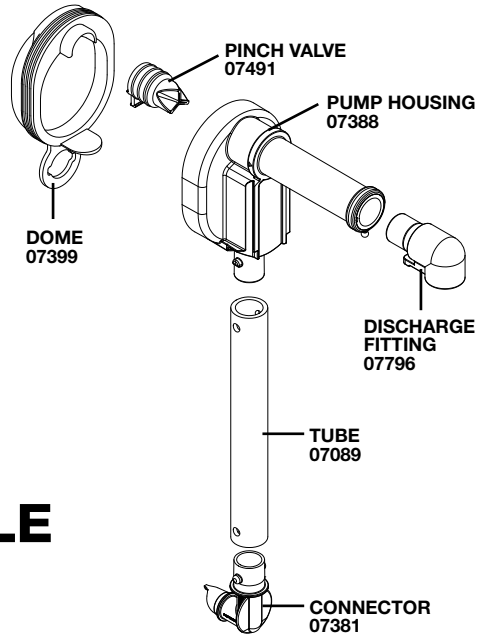

S E R V E R

Server Products Inc.
3601 Pleasant Hill Road
Richfield, WI 53076 USA

262.628.5600 | 800.558.8722

SPSALES@SERVER-PRODUCTS.COM

07604

Server Express™ Pump

Complete View
for Reference

NEW STYLE