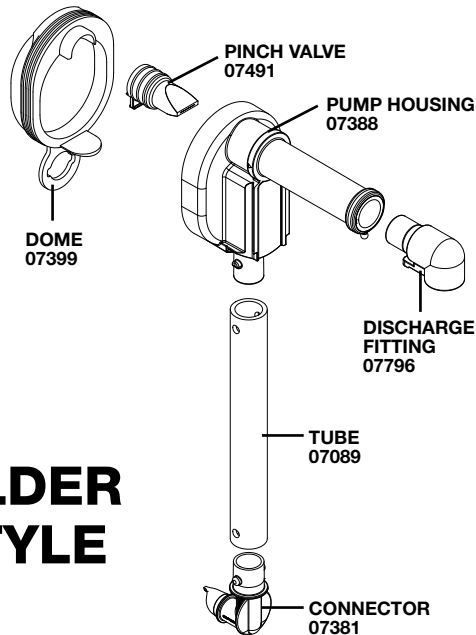

OLDER STYLE