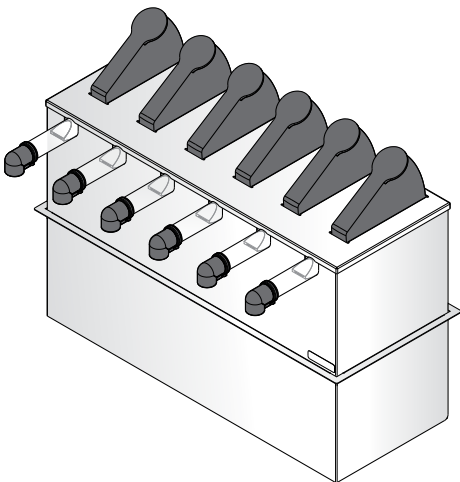

S E R V E R

Server Products Inc.
3601 Pleasant Hill Road
Richfield, WI 53076 USA

262.628.5600 | 800.558.8722

SPSALES@SERVER-PRODUCTS.COM

07550

Slim Server Express™ Sextuple, Drop-In

Complete View
for Reference

LEVER
07014

HINGE PIN
07161
(EACH LEVER
USES 2 HINGE PINS)

ROLLER
07056

PUMP
07794

BRUSH
82049

LID ASSEMBLY
07549

(1) POUCH SUPPORT
07487

Replacement
Feet Available
92098