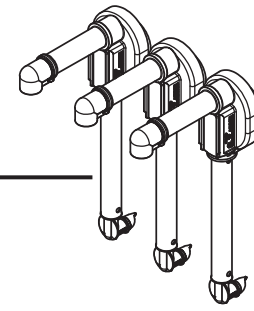

S E R V E R

Server Products Inc.
3601 Pleasant Hill Road
Richfield, WI 53076 USA

262.628.5600 | 800.558.8722

SPSALES@SERVER-PRODUCTS.COM

07530

Slim Server Express™ Triple

Complete View
for Reference

LEVER
07014

HINGE PIN
07161
*(EACH LEVER
USES 2 HINGE PINS)*

ROLLER
07056

PUMP
07794

BRUSH
82049

LID ASSEMBLY
07548

(1) POUCH SUPPORT
07487

REPLACEMENT
SHROUD
07546

Replacement
Feet Available
92098