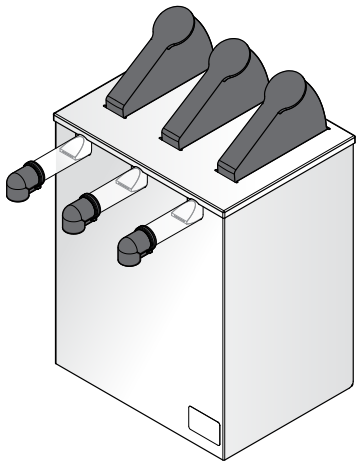

S E R V E R

Server Products Inc.
3601 Pleasant Hill Road
Richfield, WI 53076 USA

262.628.5600 | 800.558.8722

SPSALES@SERVER-PRODUCTS.COM

07530

Slim Server Express™ Triple

Complete View
for Reference

LEVER
07014

HINGE PIN
07161
*(EACH LEVER
USES 2 HINGE PINS)*

ROLLER
07056

PUMP
07794

BRUSH
82049

LID ASSEMBLY
07548

(1) POUCH SUPPORT
07487

REPLACEMENT
SHROUD
07546

Replacement
Feet Available
92098