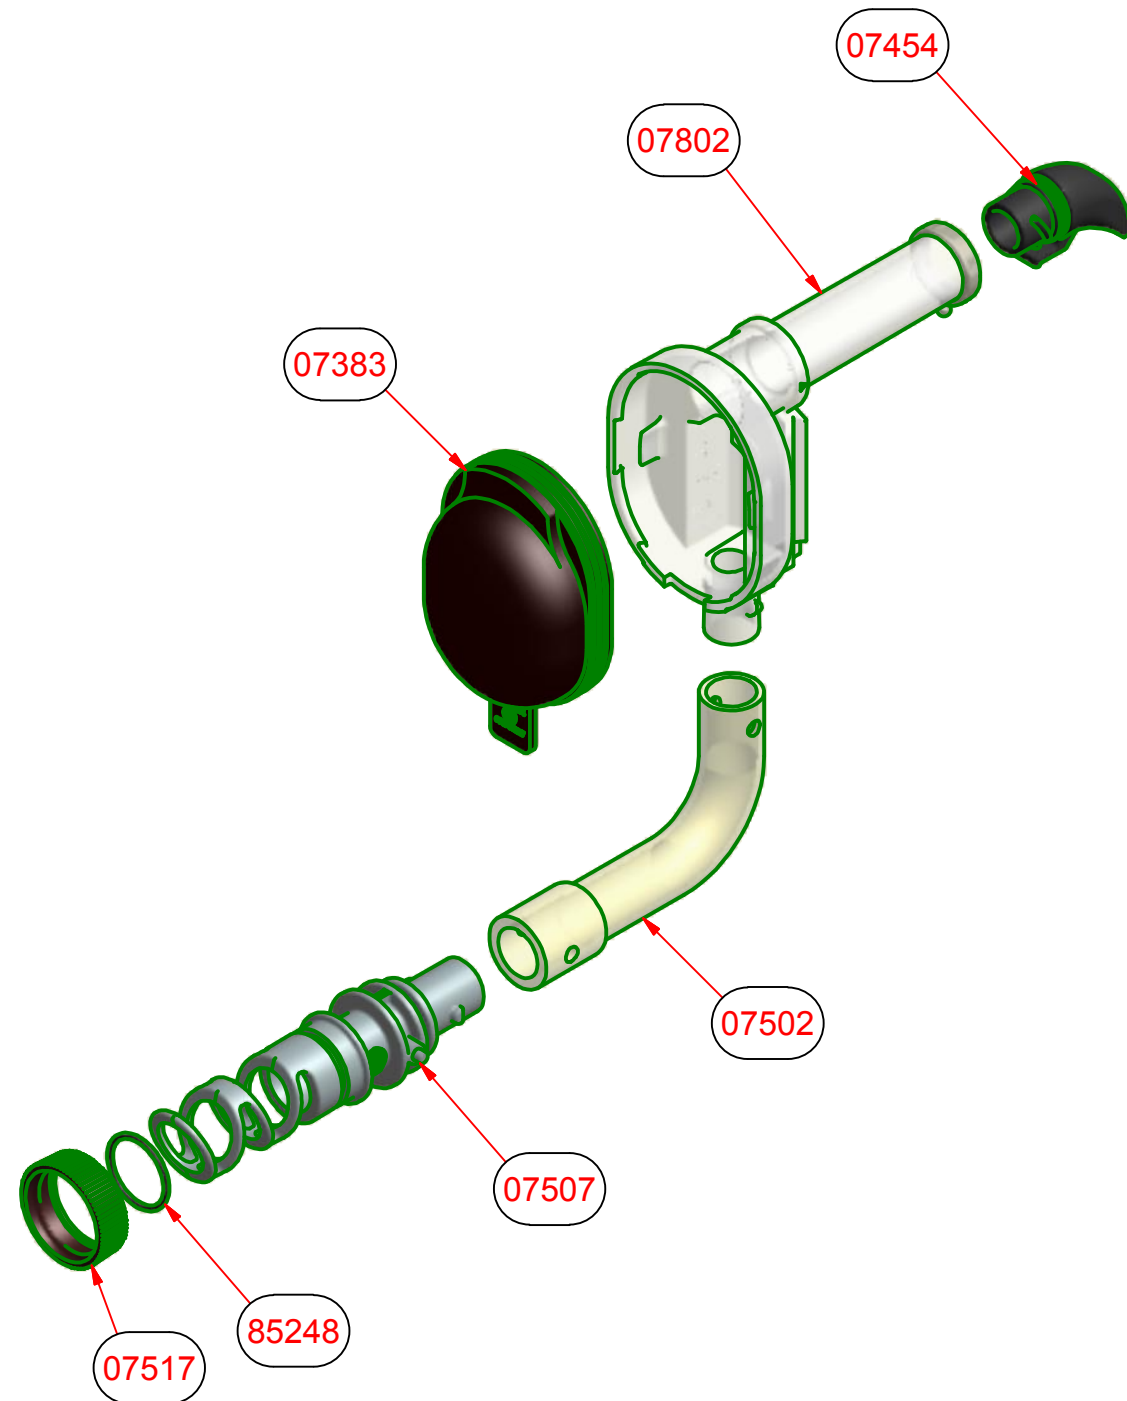

OLD STYLE

NEW STYLE

APPD BY		MATERIAL:	
CKD BY		TOLERANCES UNLESS OTHERWISE SPECIFIED	# 4152115
DRAWN BY	DCK	FRAC ±1/64 DEC .00=±.01 .000=±.005 ANG ±1°	
DATE	08/20/07	Server Products, Inc RICHFIELD, WI 53076 USA 800-558-8722	
SCALE	FULL	PART NAME	SIZE DWG NO.
		PUMP ASSEMBLY, EXTREME	B 07518