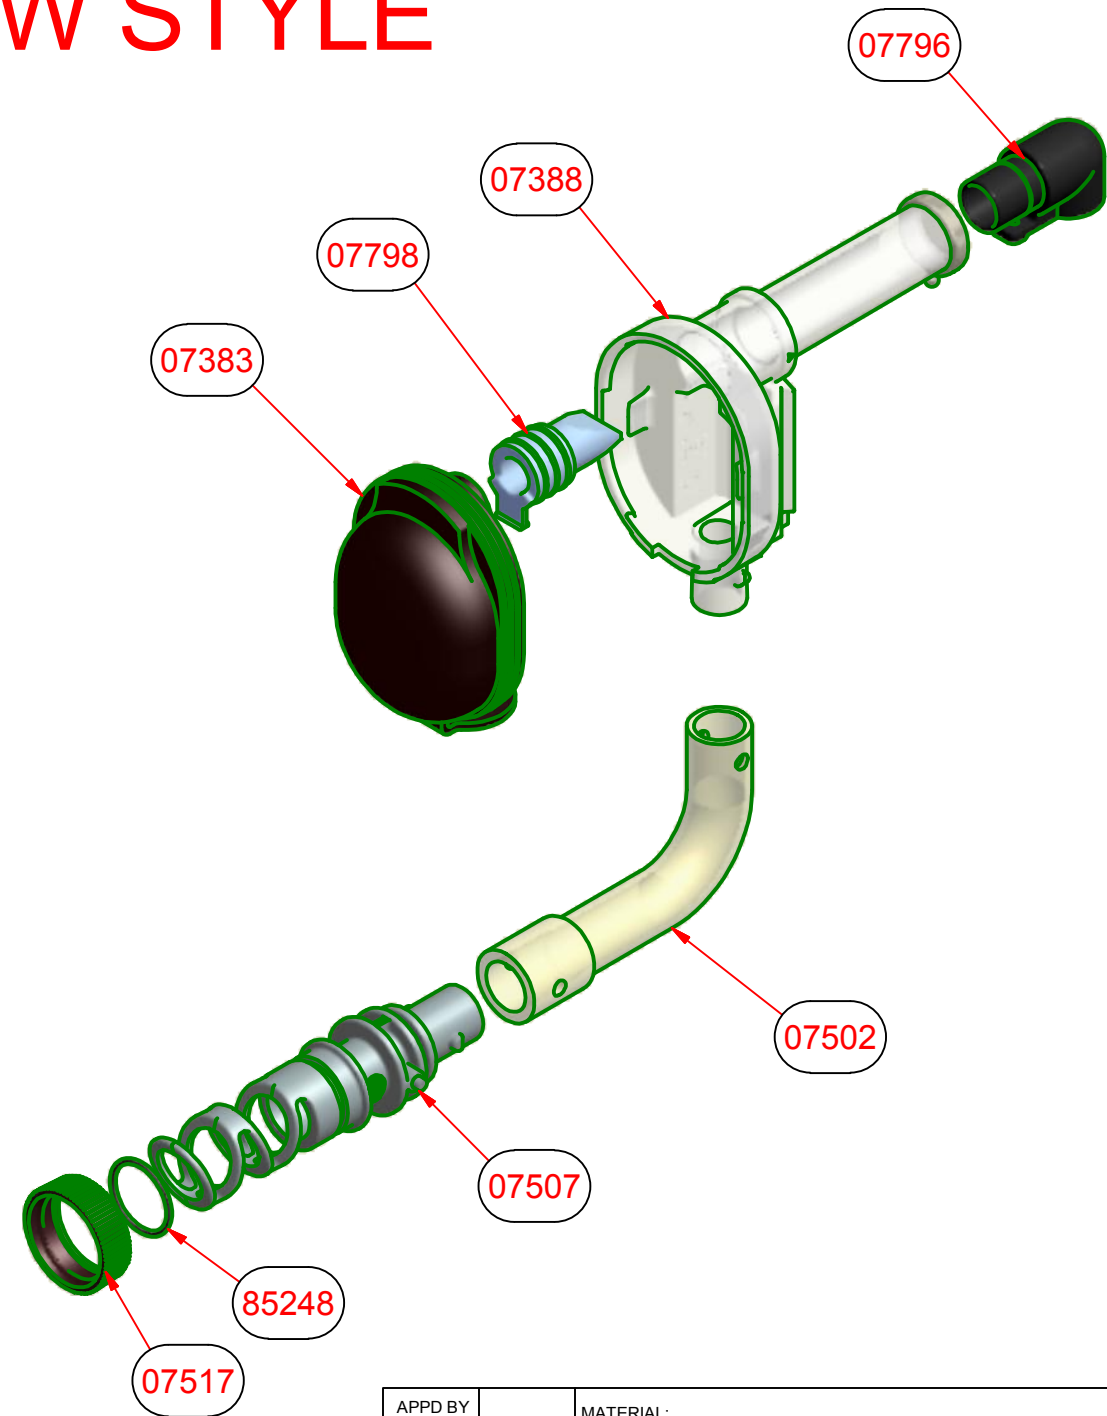

OLD STYLE

NEW STYLE

APPD BY		MATERIAL:	
CKD BY		TOLERANCES UNLESS OTHERWISE SPECIFIED	# 4152115
DRAWN BY	DCK	FRAC ±1/64 DEC .00=±.01 .000=±.005 ANG ±1°	
DATE	08/20/07	Server Products, Inc RICHFIELD, WI 53076 USA 800-558-8722	
SCALE	FULL	PART NAME	SIZE DWG NO.
		PUMP ASSEMBLY, EXTREME	B 07518