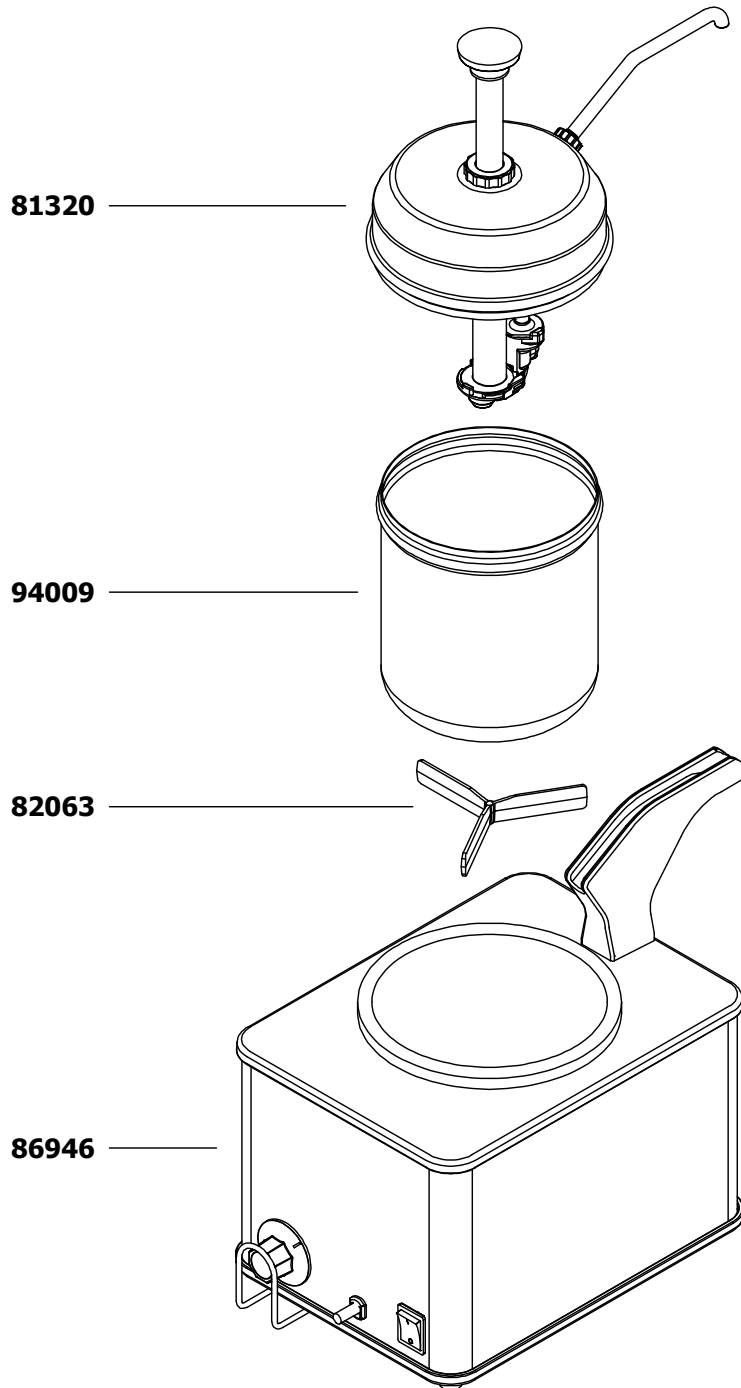

SERVER

Server Products, Inc.
3601 Pleasant Hill Road PO Box 98
Richfield WI 53076 USA
Direct | 262.628.5600 Toll Free | 800.558.8722
www.server-products.com

Model Name

FOOD SERVER SUPREME FSPW-SS (BRAZIL)

Model Number

86947

Dwg. Date
02/18/14

FINAL & BASE ONLY TABULATION

COUNTRY	FINAL	BASE
CONT EURO	80840	80830
AUST	83694	83666
UK	83697	83669
BRAZIL	86947	86946

PART	QTY	DESCRIPTION
81320	1	FOOD SERVER PUMP
82063	1	SPACER
86787	1	DECAL, CHEESE, MAGNETIC
86788	1	DECAL, FUDGE, MAGNETIC
86789	1	DECAL, CARMEL, MAGNETIC
86946	1	BASE ONLY FOR FSPW-SS (BRAZIL)
94009	1	JAR, STNLS