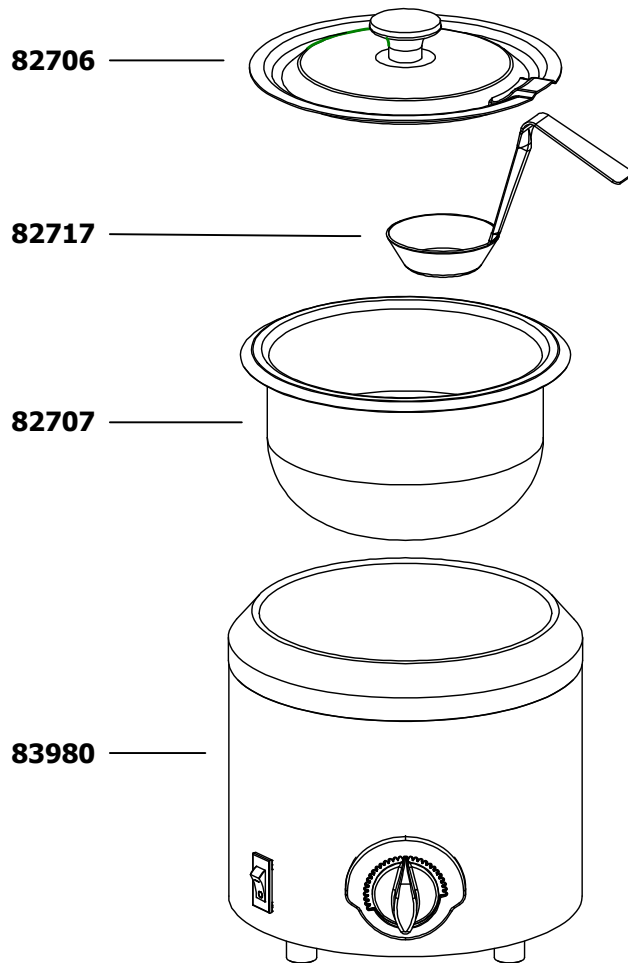

SERVER

Server Products, Inc.
3601 Pleasant Hill Road PO Box 98
Richfield WI 53076 USA
Direct | 262.628.5600 Toll Free | 800.558.8722
www.server-products.com

Model Name

FOOD SERVER FS-2 (230V)

Model Number

82710

Dwg. Date
08/14/13

FINAL & BASE ONLY TABULATION

COUNTRY	FINAL	BASE
CONT EURO	82710	83980
AUST	82770	83970
UK	84700	84660

PART	QTY	DESCRIPTION
82706	1	LID ASSEMBLY
82707	1	
82717	1	LADLE, 4", 1 OZ
83980	1	BASE ONLY FOR FS-2