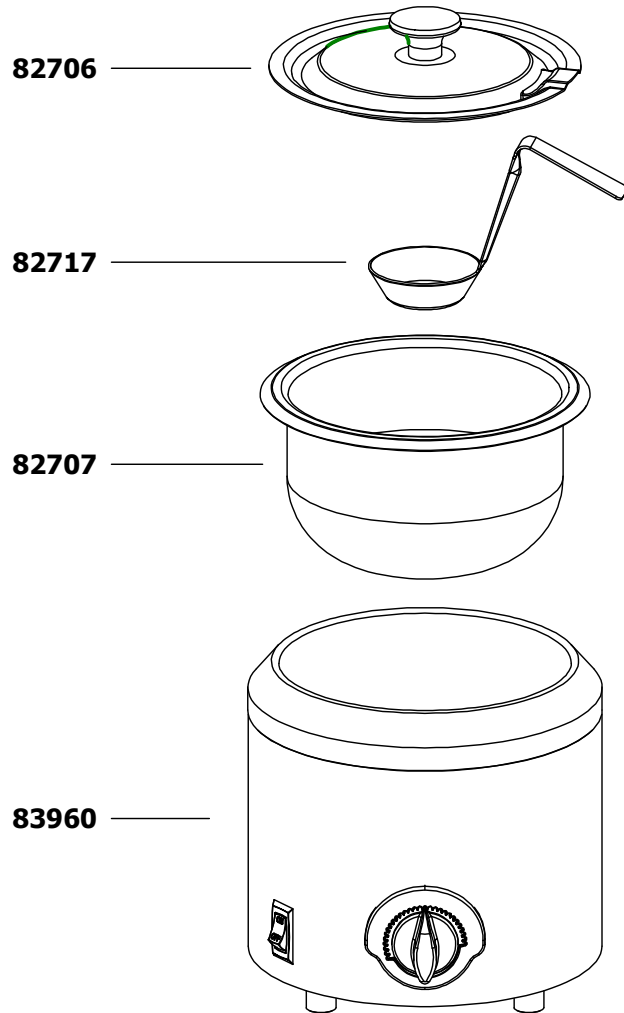

SERVER

Server Products, Inc.
3601 Pleasant Hill Road PO Box 98
Richfield WI 53076 USA
Direct | 262.628.5600 Toll Free | 800.558.8722
www.server-products.com

Model Name

FOOD SERVER FS-2

Model Number

82700

Dwg. Date
08/13/13

PART	QTY	DESCRIPTION
83960	1	BASE ONLY FOR FS-2
82707	1	
82706	1	LID ASSEMBLY
82717	1	LADLE, 4", 1 OZ