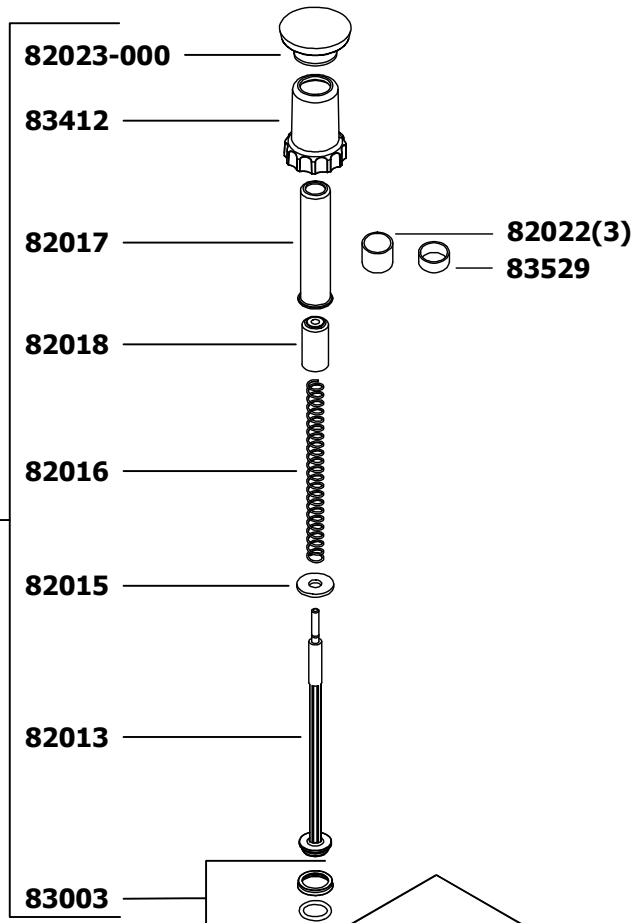

PLUNGER

 SERVER	Server Products, Inc. 3601 Pleasant Hill Road PO Box 98 Richfield WI 53076 USA Direct 262.628.5600 Toll Free 800.558.8722 www.server-products.com
	Model Name <p style="text-align: center;">CONDIMENT PUMP CP-1/4, TALL</p>
Model Number <p style="text-align: center;">83437</p>	Dwg. Date 10/10/13

PART	QTY	DESCRIPTION
05127	1	O-RING, 1"
40179	1	LUBRICANT, FOOD EQUIPMENT
82022	3	COLLAR, GAGING-.25 OZ REDUCTION
82027	1	NUT, DISCHARGE TUBE
82049	1	BRUSH, 1 1/4" DIAMETER
82013	1	PISTON
82015	1	WASHER
82016	1	SPRING, 7"
82017	1	TUBE, HEAD
82018	1	INSERT, HEAD
82023-000	1	KNOB-000-BLACK
83412	1	COLLAR, LOCKING
82323	1	O-RING, 1 5/16"
82362	1	CYLINDER ASSEMBLY
82431	1	KIT, REPL VALVE BODY ASSEMBLY
82526	1	BRUSH, 21"
83003	1	SEAL ASSEMBLY: SEAL AND O-RING
83431	1	TUBE, DISCHARGE ASSEMBLY
83436	1	LID, CP-1/4 TALL
83529	1	COLLAR, GAGING-.125 OZ REDUCTION