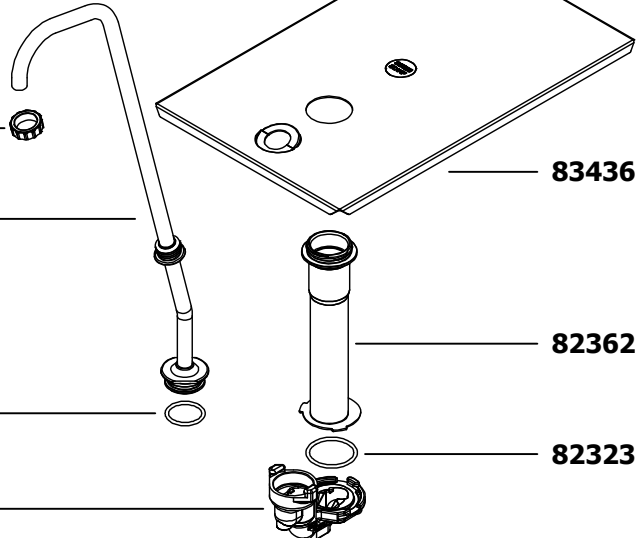

PLUNGER

 SERVER	Server Products, Inc. 3601 Pleasant Hill Road PO Box 98 Richfield WI 53076 USA Direct 262.628.5600 Toll Free 800.558.8722 www.server-products.com
	Model Name <p style="text-align: center;">CONDIMENT PUMP CP-1/4, TALL</p>
Model Number <p style="text-align: center;">83437</p>	Dwg. Date 10/10/13

PART	QTY	DESCRIPTION
05127	1	O-RING, 1"
40179	1	LUBRICANT, FOOD EQUIPMENT
82022	3	COLLAR, GAGING-.25 OZ REDUCTION
82027	1	NUT, DISCHARGE TUBE
82049	1	BRUSH, 1 1/4" DIAMETER
82013	1	PISTON
82015	1	WASHER
82016	1	SPRING, 7"
82017	1	TUBE, HEAD
82018	1	INSERT, HEAD
82023-000	1	KNOB-000-BLACK
83412	1	COLLAR, LOCKING
82323	1	O-RING, 1 5/16"
82362	1	CYLINDER ASSEMBLY
82431	1	KIT, REPL VALVE BODY ASSEMBLY
82526	1	BRUSH, 21"
83003	1	SEAL ASSEMBLY: SEAL AND O-RING
83431	1	TUBE, DISCHARGE ASSEMBLY
83436	1	LID, CP-1/4 TALL
83529	1	COLLAR, GAGING-.125 OZ REDUCTION