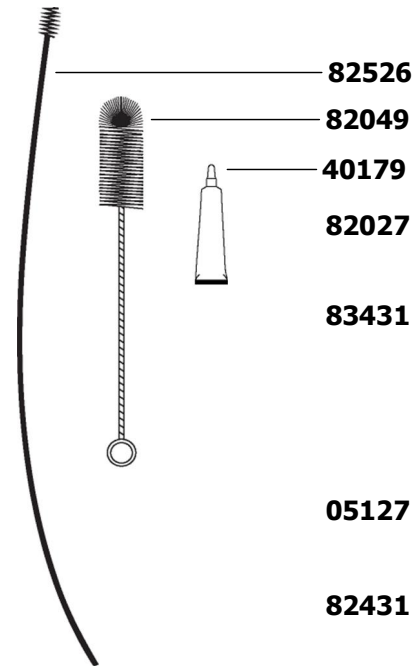

PLUNGER

 SERVER	Server Products, Inc. 3601 Pleasant Hill Road PO Box 98 Richfield WI 53076 USA Direct 262.628.5600 Toll Free 800.558.8722 www.server-products.com
	Model Name <p style="text-align: center;">CONDIMENT PUMP CP-1/4, TALL</p>
Model Number <p style="text-align: center;">83437</p>	Dwg. Date 10/10/13

PART	QTY	DESCRIPTION
05127	1	O-RING, 1"
40179	1	LUBRICANT, FOOD EQUIPMENT
82022	3	COLLAR, GAGING-.25 OZ REDUCTION
82027	1	NUT, DISCHARGE TUBE
82049	1	BRUSH, 1 1/4" DIAMETER
82013	1	PISTON
82015	1	WASHER
82016	1	SPRING, 7"
82017	1	TUBE, HEAD
82018	1	INSERT, HEAD
82023-000	1	KNOB-000-BLACK
83412	1	COLLAR, LOCKING
82323	1	O-RING, 1 5/16"
82362	1	CYLINDER ASSEMBLY
82431	1	KIT, REPL VALVE BODY ASSEMBLY
82526	1	BRUSH, 21"
83003	1	SEAL ASSEMBLY: SEAL AND O-RING
83431	1	TUBE, DISCHARGE ASSEMBLY
83436	1	LID, CP-1/4 TALL
83529	1	COLLAR, GAGING-.125 OZ REDUCTION