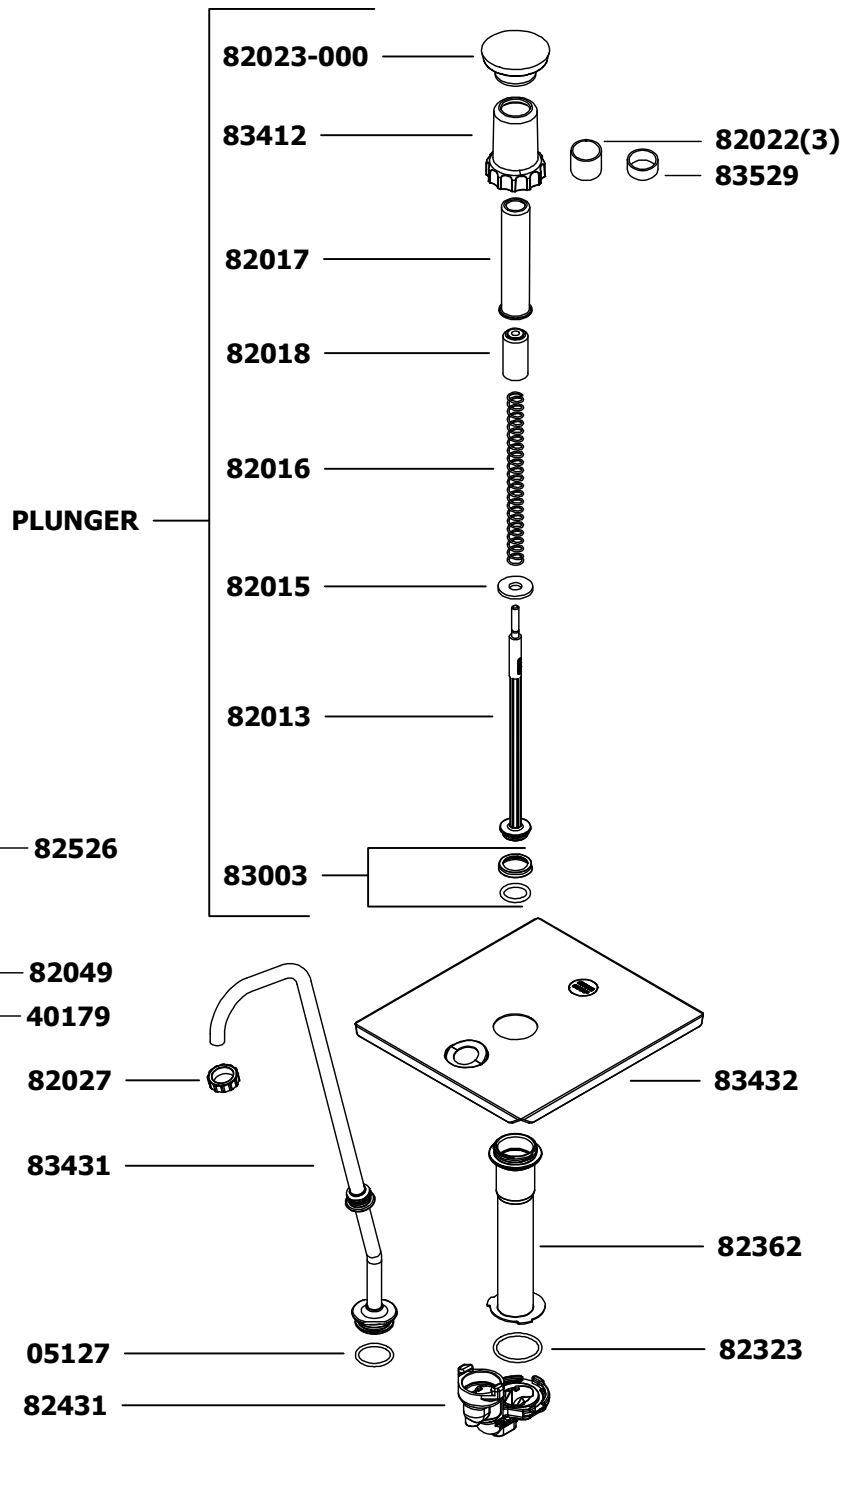

# SERVER

**Server Products, Inc.**  
 3601 Pleasant Hill Road PO Box 98  
 Richfield WI 53076 USA  
 Direct | 262.628.5600 Toll Free | 800.558.8722  
 www.server-products.com

Model Name

**CONDIMENT PUMP CP-1/6, TALL**

Model Number

**83433**

Dwg. Date  
04/09/14

PART	QTY	DESCRIPTION
05127	1	O-RING, 1"
40179	1	LUBRICANT, FOOD EQUIPMENT
82022	3	COLLAR, GAGING-.25 OZ REDUCTION
82027	1	NUT, DISCHARGE TUBE
82049	1	BRUSH, 1 1/4" DIAMETER
82057	1	PLUNGER ASSEMBLY CP-1/6
82013	1	PISTON
82015	1	WASHER
82016	1	SPRING, 7"
82017	1	TUBE, HEAD
82018	1	INSERT, HEAD
82023-000	1	KNOB-000-BLACK
83412	1	COLLAR, LOCKING
82323	1	O-RING, 1 5/16"
82362	1	CYLINDER ASSEMBLY
82431	1	KIT, REPL VALVE BODY ASSEMBLY
82526	1	BRUSH, 21"
83003	1	SEAL ASSEMBLY
83431	1	TUBE, DISCHARGE ASSEMBLY
83432	1	LID, CP-1/6 TALL
83529	1	COLLAR, GAGING-.125 OZ REDUCTION