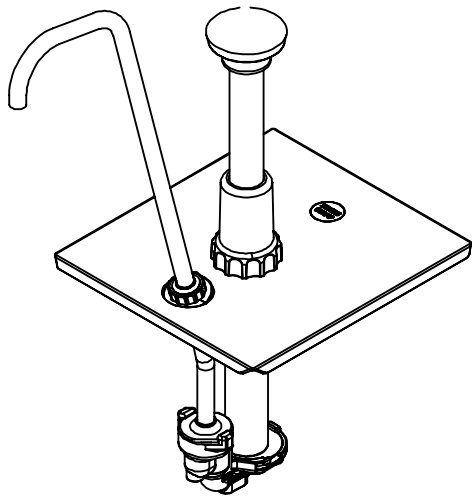

SERVER

• E S S E N T I A L S •

262.628.5600 | 800.558.8722
spsales@server-products.com

83433 CP-1/6, Tall Condiment Pump

Complete View for Reference