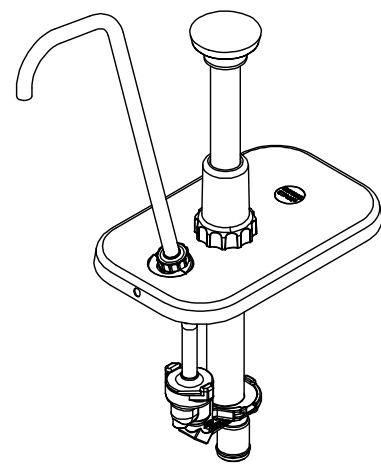

Model Name **CP REMOTE PUMPING, TALL, SHORT CYL**

Model Number **85951**

STAINLESS STEEL PUMP

Dwg. Date
 05/30/14

PART	QTY	DESCRIPTION
05127	1	O-RING, 1", SILICONE
40179	1	LUBRICANT, FOOD EQUIPMENT
82022	3	COLLAR, GAGING-.25 OZ REDUCTION
82027	1	NUT, DISCHARGE TUBE
82049	1	BRUSH, 1 1/4" DIAMETER
82013	1	PISTON
82015	1	WASHER
82016	1	SPRING, 7"
82017	1	TUBE, HEAD
82018	1	INSERT, HEAD
82023-000	1	KNOB-000-BLACK
83412	1	COLLAR, LOCKING
82362	1	CYLINDER ASSEMBLY
82526	1	BRUSH, 21"
83003	1	SEAL ASSEMBLY: SEAL AND O-RING
83431	1	TUBE, DISCHARGE ASSEMBLY
83529	1	COLLAR, GAGING-.125 OZ REDUCTION
85891	1	BODY, VALVE ASSEMBLY, CONNECTOR
85953	1	LID, REMOTE, TALL
88554	1	GASKET, SILICONE