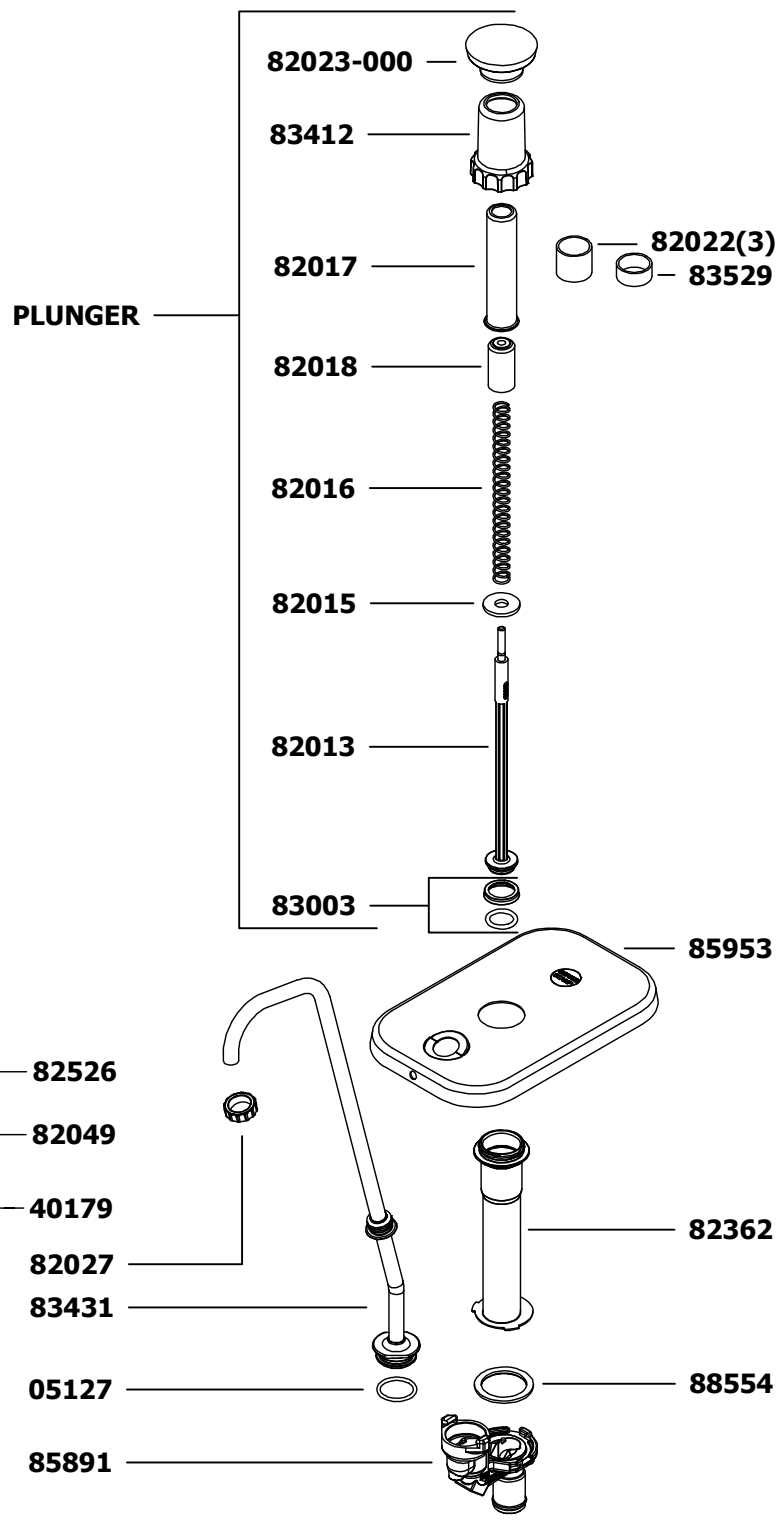

Model Name **CP REMOTE PUMPING, TALL, SHORT CYL**

Model Number **85951**

STAINLESS STEEL PUMP

Dwg. Date
 05/30/14

PART	QTY	DESCRIPTION
05127	1	O-RING, 1", SILICONE
40179	1	LUBRICANT, FOOD EQUIPMENT
82022	3	COLLAR, GAGING-.25 OZ REDUCTION
82027	1	NUT, DISCHARGE TUBE
82049	1	BRUSH, 1 1/4" DIAMETER
82013	1	PISTON
82015	1	WASHER
82016	1	SPRING, 7"
82017	1	TUBE, HEAD
82018	1	INSERT, HEAD
82023-000	1	KNOB-000-BLACK
83412	1	COLLAR, LOCKING
82362	1	CYLINDER ASSEMBLY
82526	1	BRUSH, 21"
83003	1	SEAL ASSEMBLY: SEAL AND O-RING
83431	1	TUBE, DISCHARGE ASSEMBLY
83529	1	COLLAR, GAGING-.125 OZ REDUCTION
85891	1	BODY, VALVE ASSEMBLY, CONNECTOR
85953	1	LID, REMOTE, TALL
88554	1	GASKET, SILICONE