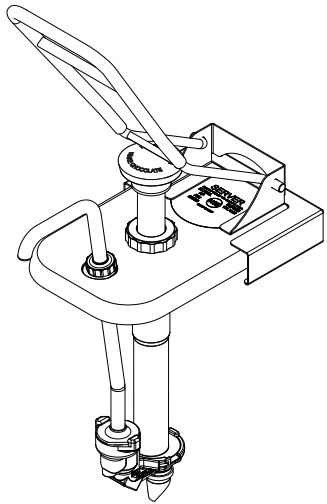

S E R V E R

Server Products Inc.
3601 Pleasant Hill Road
Richfield, WI 53076 USA

262.628.5600 | 800.558.8722

SPSALES@SERVER-PRODUCTS.COM

89928-317 Caribou Coffee Fountain Pump, White Chocolate, Horizontal

Complete View
for Reference