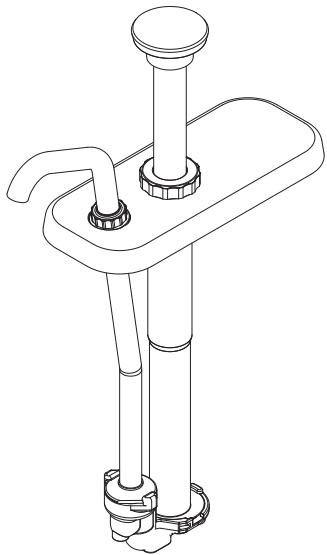

S E R V E R

Server Products Inc.
3601 Pleasant Hill Road
Richfield, WI 53076 USA

262.628.5600 | 800.558.8722

SPSALES@SERVER-PRODUCTS.COM

84261

Fountain Pump, Slim, Thick

*Complete View
for Reference*

KNOB
82023

LOCKING COLLAR
82021

HEAD TUBE
84271

HEAD INSERT
82018

SPRING
82077

WASHER
82015

PISTON
94095

SEAL ASSEMBLY
83003

DISCHARGE TUBE
84273

LID
84259

DISCHARGE TUBE NUT
82027

O-RING, 1"
05127

CYLINDER
82348

VALVE BODY
82431

O-RING, 1-5/16"
82323