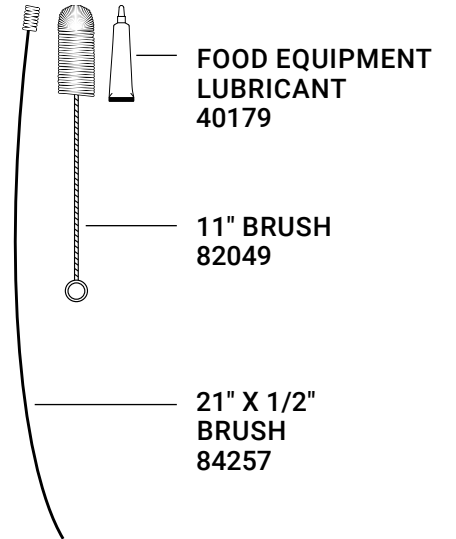

84261 Fountain Pump, Slim, Thick

Complete View for Reference

KNOB
82023

LOCKING COLLAR
82021

HEAD TUBE
84271

HEAD INSERT
82018

SPRING
82077

WASHER
82015

PISTON/SEAL
ASSEMBLY
100804

DISCHARGE
TUBE
84273

DISCHARGE
TUBE NUT
82027

O-RING, 1"
05127

VALVE BODY
82431

LID
84259

CYLINDER
82348

O-RING, 1-5/16"
82323

FOOD EQUIPMENT
LUBRICANT
40179

11" BRUSH
82049

21" X 1/2"
BRUSH
84257