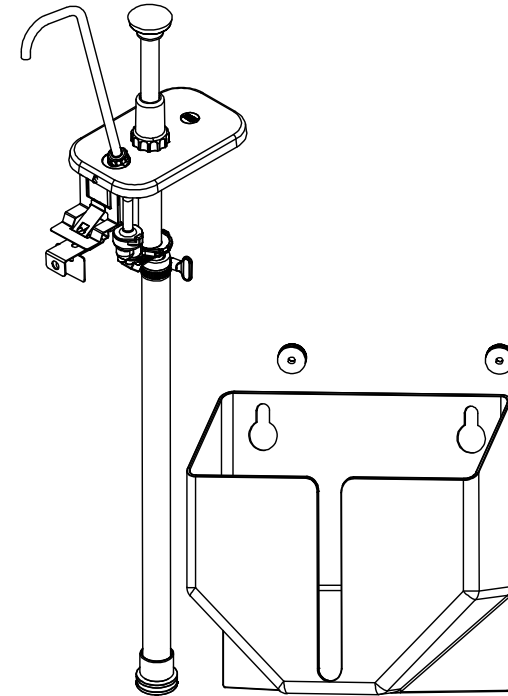

SERVER

Server Products, Inc.
3601 Pleasant Hill Road PO Box 98
Richfield WI 53076 USA
Direct | 262.628.5600 Toll Free | 800.558.8722
www.server-products.com

Model Name

REMOTE PUMP SGL, 42" CRY, COUNTER

Model Number

85781

Dwg. Date
05/28/13

PART	QTY	DESCRIPTION
82526	1	BRUSH, 21"
82843	1	HOSE ASSEMBLY 42" CRYOVAC
85204	1	SUPPORT, POUCH
85205	2	SPOOL
85206	1	BRUSH, 52"
85791	1	REMOTE BRACKET-COUNTERTOP
85877	1	CLAMP, TURN-KEY
85951	1	CP REMOTE PUMPING, TALL, SHORT CYL