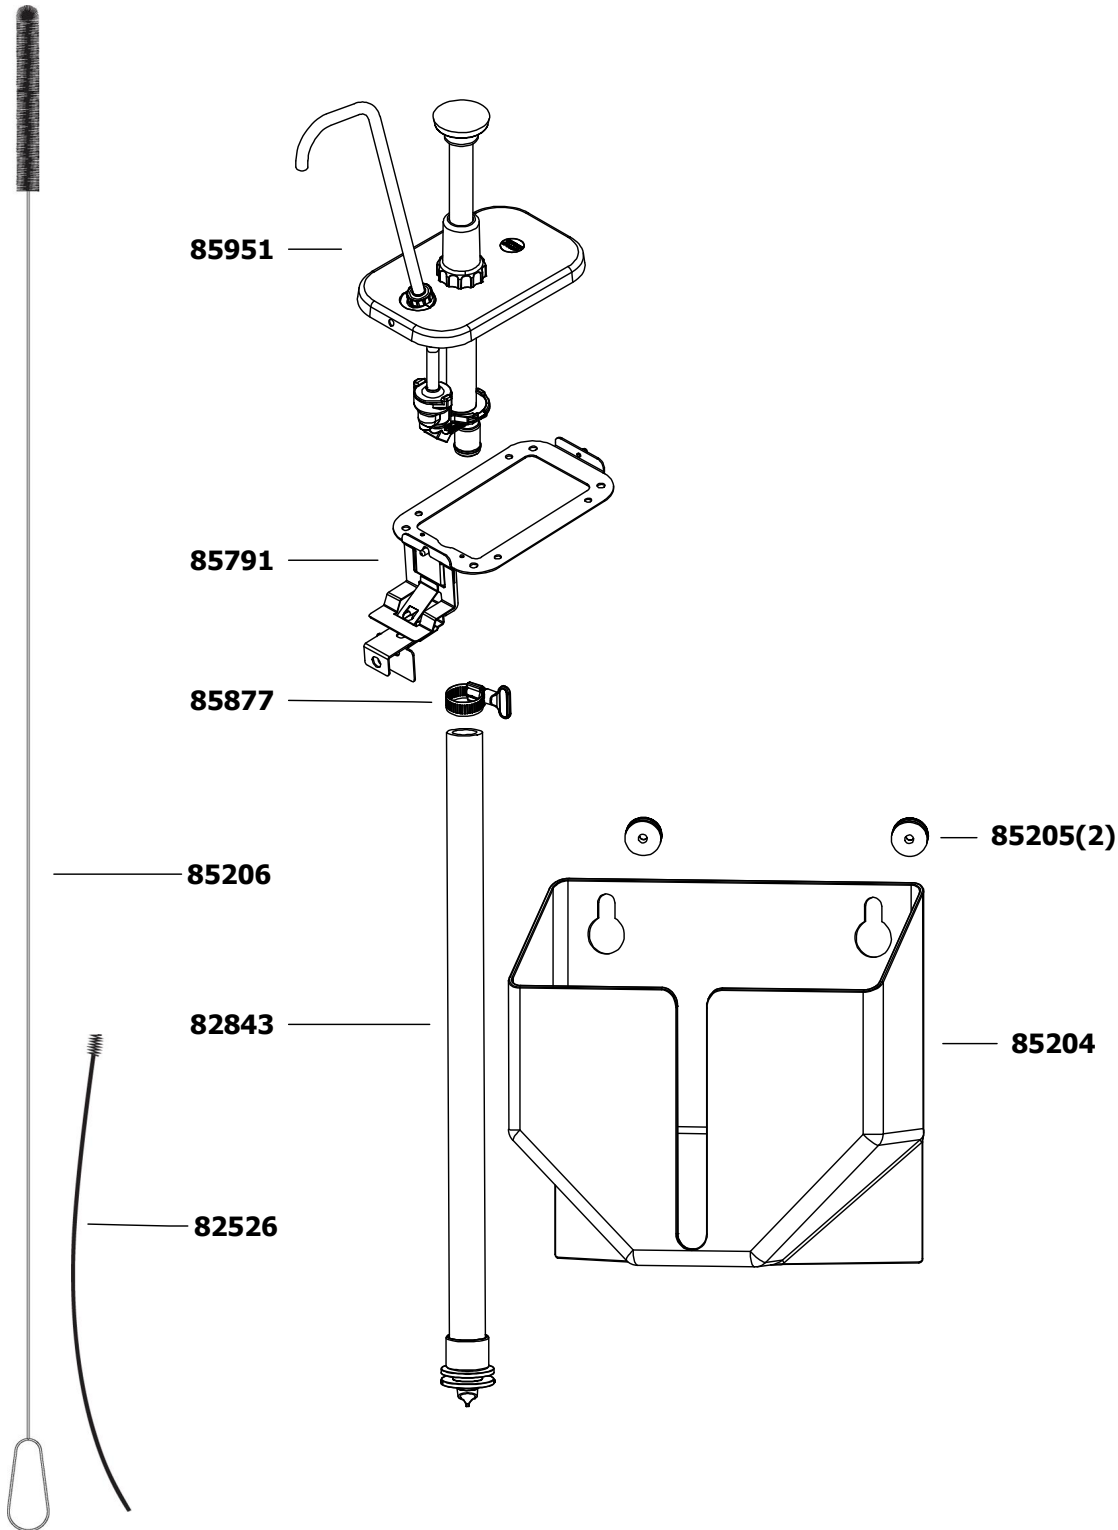

SERVER

Server Products, Inc.
3601 Pleasant Hill Road PO Box 98
Richfield WI 53076 USA
Direct | 262.628.5600 Toll Free | 800.558.8722
www.server-products.com

Model Name

REMOTE PUMP SGL, 42" CRY, COUNTER

Model Number

85781

Dwg. Date
05/28/13

PART	QTY	DESCRIPTION
82526	1	BRUSH, 21"
82843	1	HOSE ASSEMBLY 42" CRYOVAC
85204	1	SUPPORT, POUCH
85205	2	SPOOL
85206	1	BRUSH, 52"
85791	1	REMOTE BRACKET-COUNTERTOP
85877	1	CLAMP, TURN-KEY
85951	1	CP REMOTE PUMPING, TALL, SHORT CYL