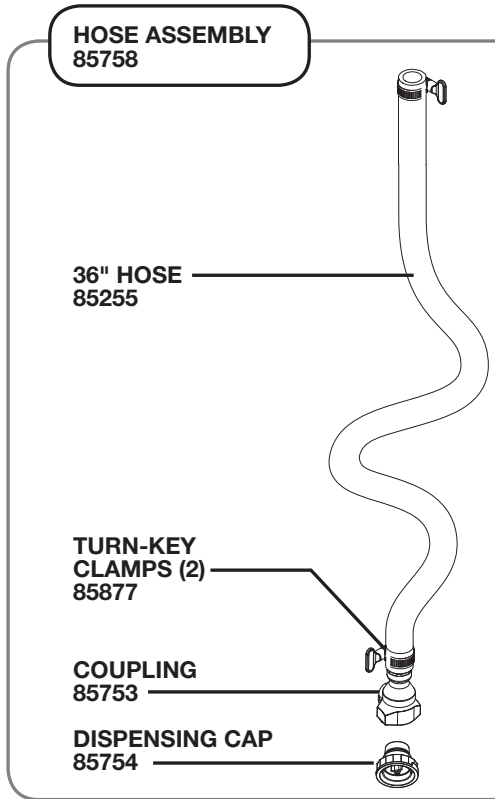

PUMP
85951

**MOUNTING
BRACKET**
85791

HOSE ASSEMBLY
85758

36" HOSE
85255

**TURN-KEY
CLAMPS (2)**
85877

COUPLING
85753

DISPENSING CAP
85754

16MM ADAPTER
85264

52" BRUSH
85206

**EVACUATION
PLATE**
07814

**TORSION
SPRING**
07813

**POUCH
SUPPORT**
07811