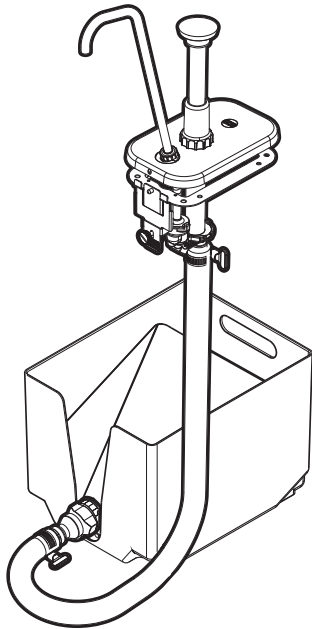

S E R V E R

Server Products Inc.
3601 Pleasant Hill Road
Richfield, WI 53076 USA

262.628.5600 | 800.558.8722

SPSALES@SERVER-PRODUCTS.COM

85783

Remote Dispensing, SINGLE POUCH SYSTEM

*Complete
View for
Reference*