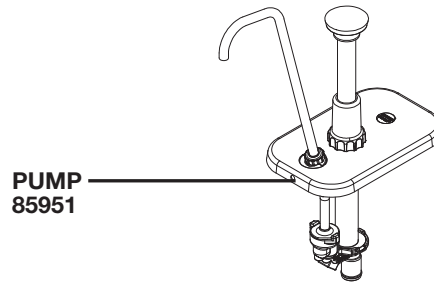

PUMP
85951

**MOUNTING
BRACKET**
85791

HOSE ASSEMBLY
85758

36" HOSE
85255

**TURN-KEY
CLAMPS (2)**
85877

COUPLING
85753

DISPENSING CAP
85754

16MM ADAPTER
85264

52" BRUSH
85206

**EVACUATION
PLATE**
07814

**TORSION
SPRING**
07813

**POUCH
SUPPORT**
07811