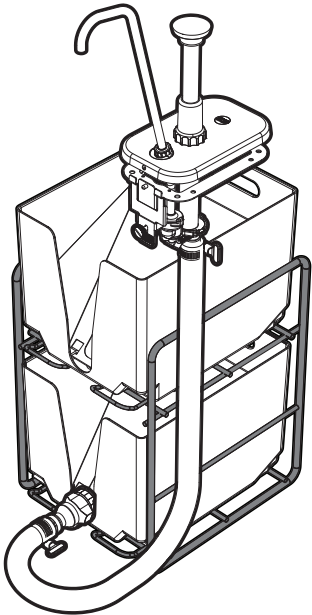

SERVER

Server Products Inc.
3601 Pleasant Hill Road
Richfield, WI 53076 USA

262.628.5600 | 800.558.8722

SPSALES@SERVER-PRODUCTS.COM

85784

Remote Dispensing, TWIN POUCH SYSTEM

Complete
View for
Reference

PUMP
85951

MOUNTING
BRACKET
85791

HOSE ASSEMBLY
85758

36" HOSE
85255

TURN-KEY
CLAMPS (2)
85877

COUPLING
85753

DISPENSING CAPS (2)
85754

16MM ADAPTERS (2)
85264

52" BRUSH
85206