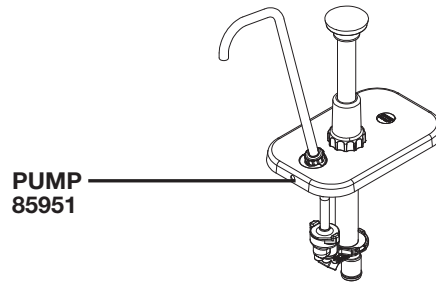

SERVER

Server Products Inc.
3601 Pleasant Hill Road
Richfield, WI 53076 USA

262.628.5600 | 800.558.8722

SPSALES@SERVER-PRODUCTS.COM

85784

Remote Dispensing, TWIN POUCH SYSTEM

Complete
View for
Reference

PUMP
85951

MOUNTING
BRACKET
85791

HOSE ASSEMBLY
85758

36" HOSE
85255

TURN-KEY
CLAMPS (2)
85877

COUPLING
85753

DISPENSING CAPS (2)
85754

16MM ADAPTERS (2)
85264

52" BRUSH
85206