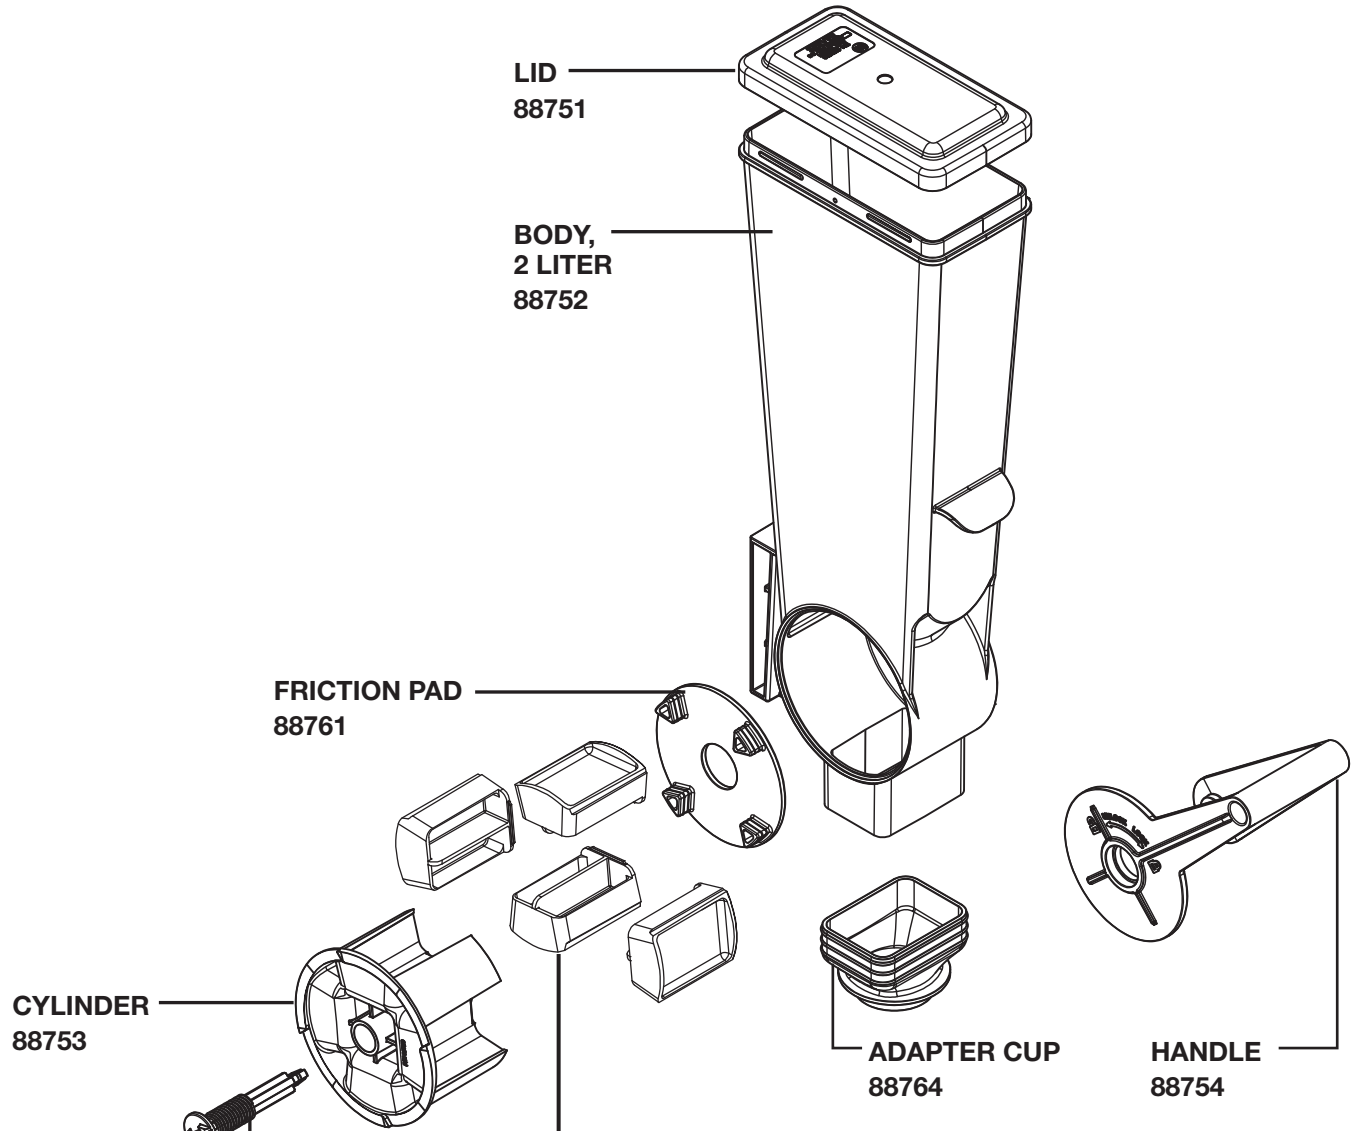

## SlimLine DFD-2L, no bracket

*Complete View  
for Reference*

PORTION TRAYS		
4-PACK	COLOR	PORTION
88795	White	0.50 fl oz
88796	Blue	0.75 fl oz
88799	Green	1.0 fl oz
88797	Pink	1.5 fl oz