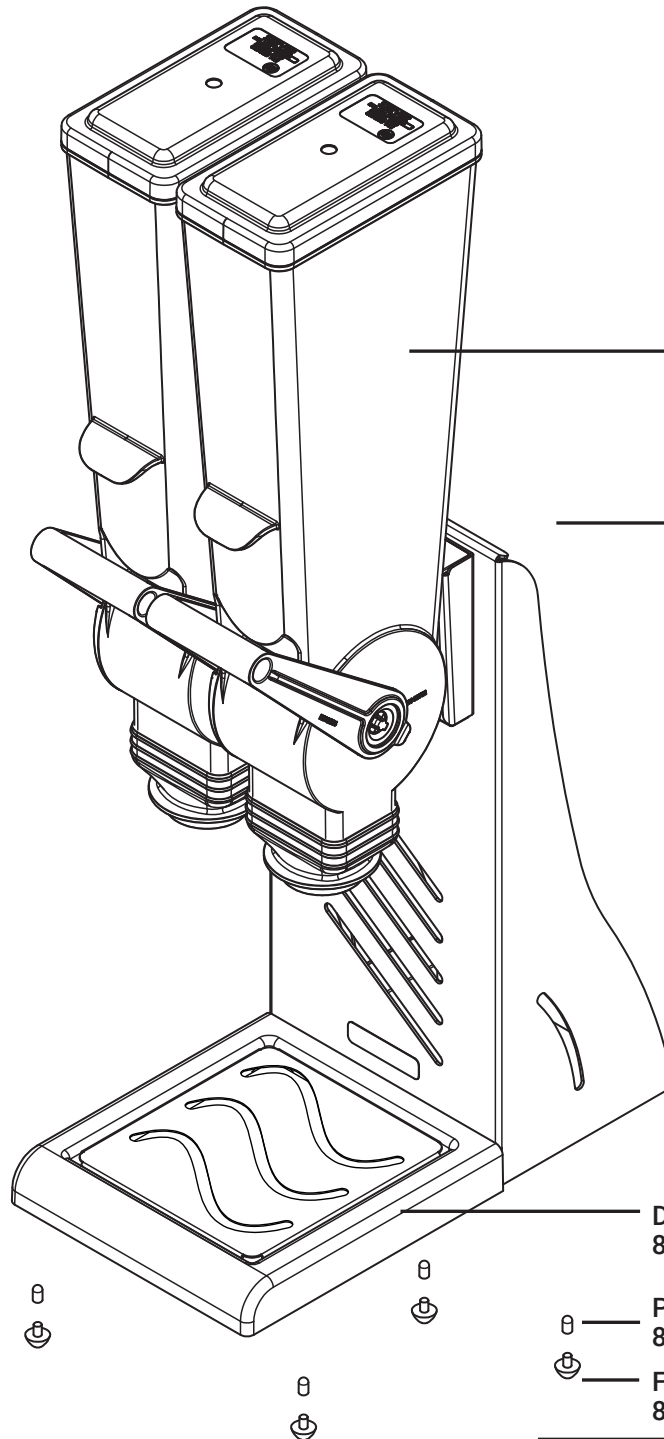

## SlimLine Double Countertop

CONTAINS  
QTY. 2 OF  
SLIMLINE  
DFD-2L  
88779

SLIMLINE  
DOUBLE STAND  
88804

DRIP TRAY & COVER  
88737

PROTECTIVE CAP (4)  
87339

FOOT W/SCREW (4)  
81169