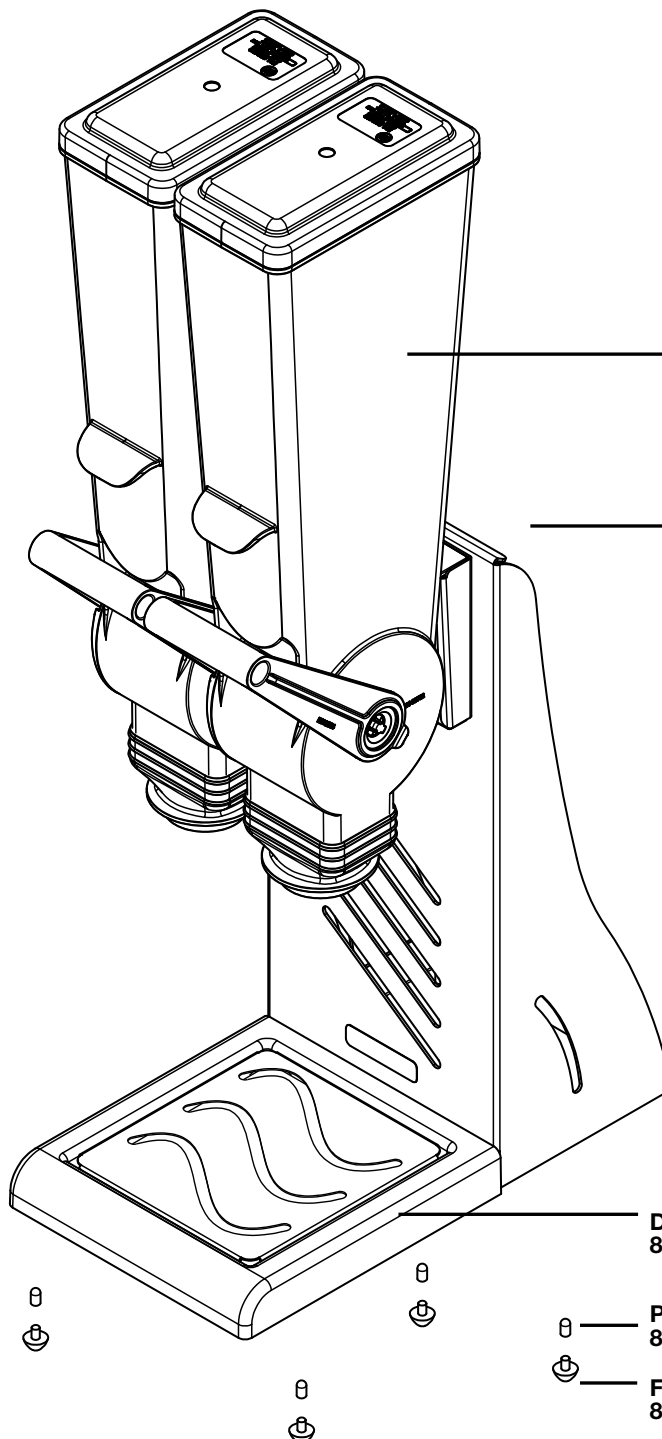

## SlimLine Double Countertop

CONTAINS  
QTY. 2 OF  
SLIMLINE  
DFD-2L  
88779

SLIMLINE  
DOUBLE STAND  
88804

DRIP TRAY & COVER  
88737

PROTECTIVE CAP (4)  
87339

FOOT W/SCREW (4)  
81169