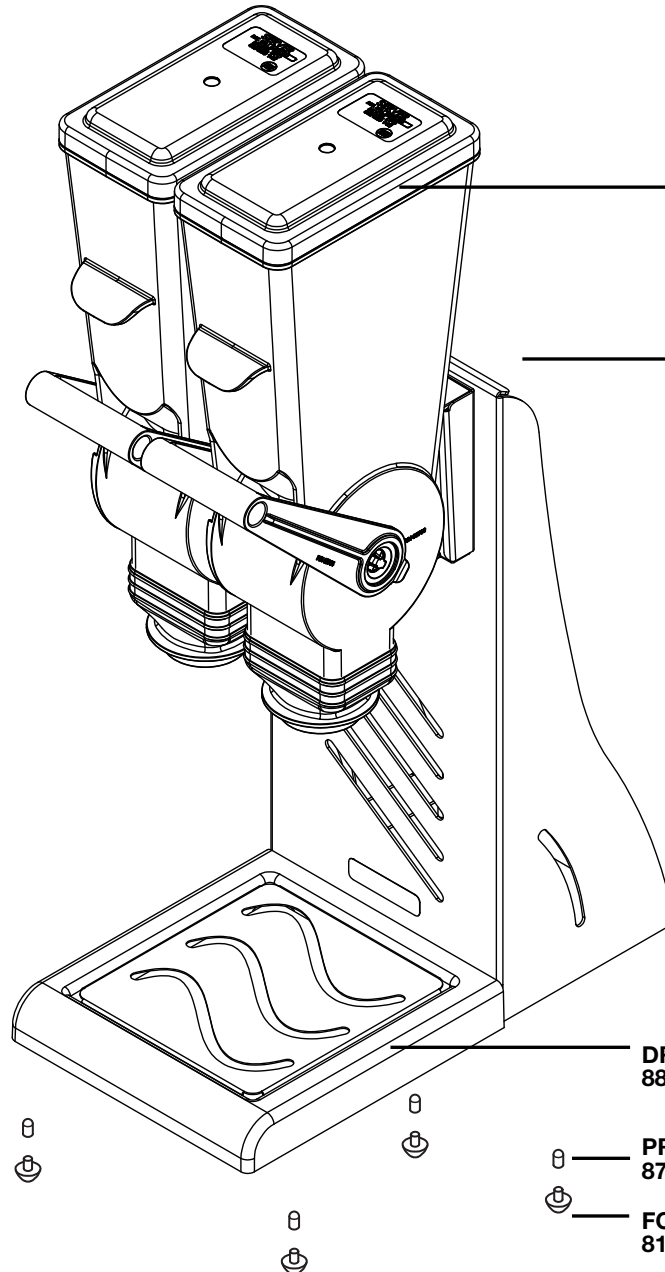

S E R V E R

Server Products Inc.
3601 Pleasant Hill Road
Richfield, WI 53076 USA

 262.628.5600 | 800.558.8722

 SPSALES@SERVER-PRODUCTS.COM

89269

SlimLine 1.4L Double Countertop

CONTAINS
QTY. 2 OF
SLIMLINE
DFD-1.4L
89272

SLIMLINE
DOUBLE STAND
88804

DRIP TRAY & COVER
88737

PROTECTIVE CAP (4)
87339

FOOT W/SCREW (4)
81169