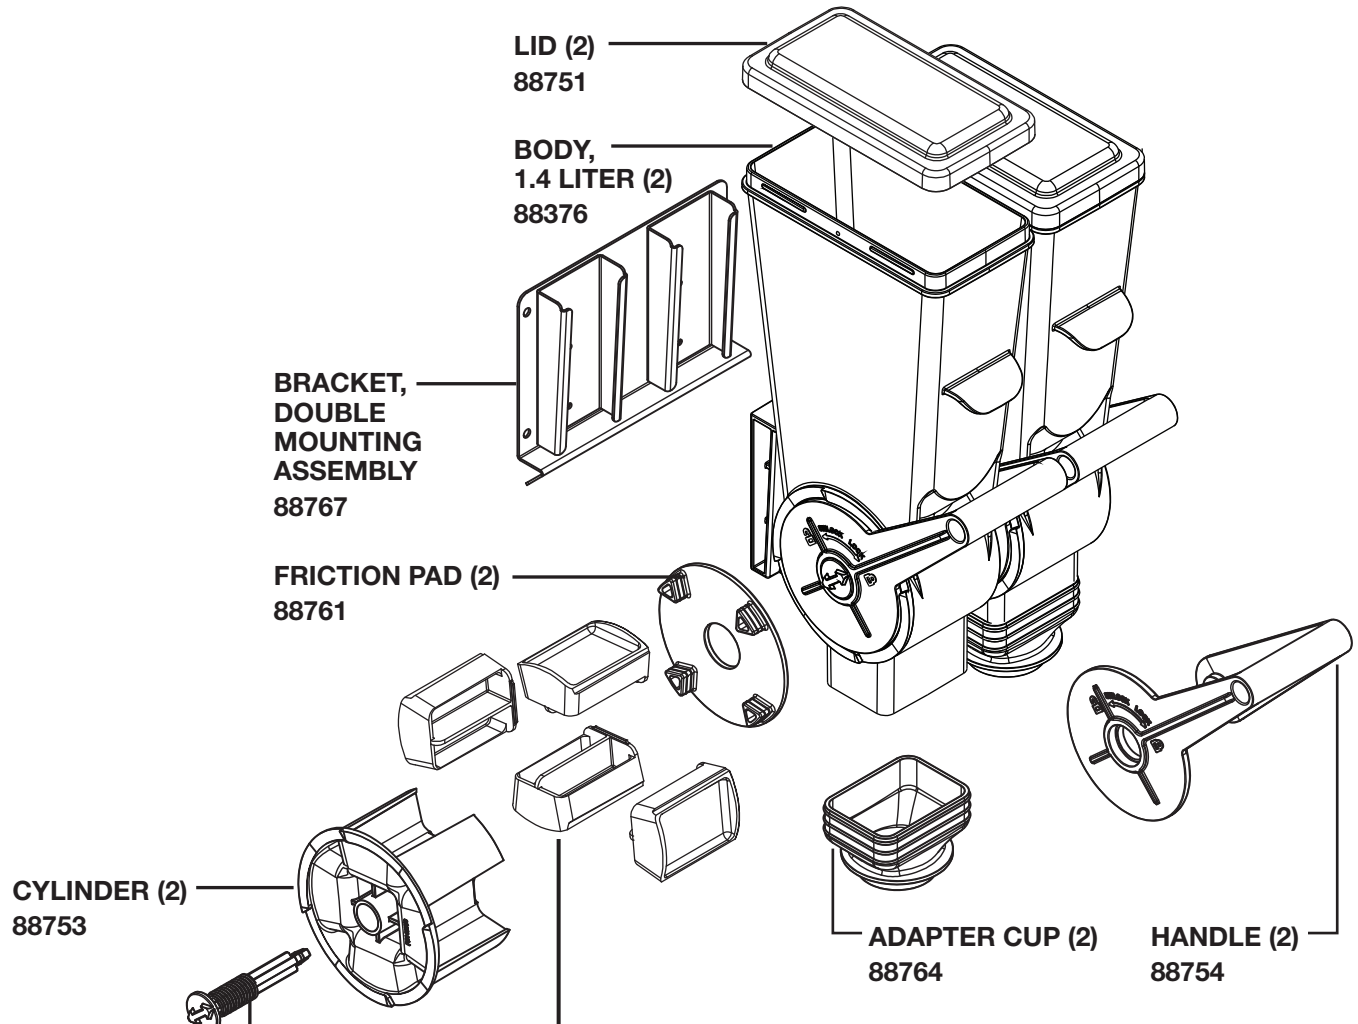

S E R V E R

Server Products Inc.
3601 Pleasant Hill Road
Richfield, WI 53076 USA

262.628.5600 | 800.558.8722

SPSALES@SERVER-PRODUCTS.COM

89265

SlimLine DFD-1.4L, Double w/Bracket

*Complete View
for Reference*

| PORTION TRAYS (2) EA. PACK | | |
|-----------------------------------|--------------|----------------|
| <u>4-PACK</u> | <u>COLOR</u> | <u>PORTION</u> |
| 88795 | White | 0.50 fl oz |
| 88796 | Blue | 0.75 fl oz |
| 88799 | Green | 1.0 fl oz |
| 88797 | Pink | 1.5 fl oz |