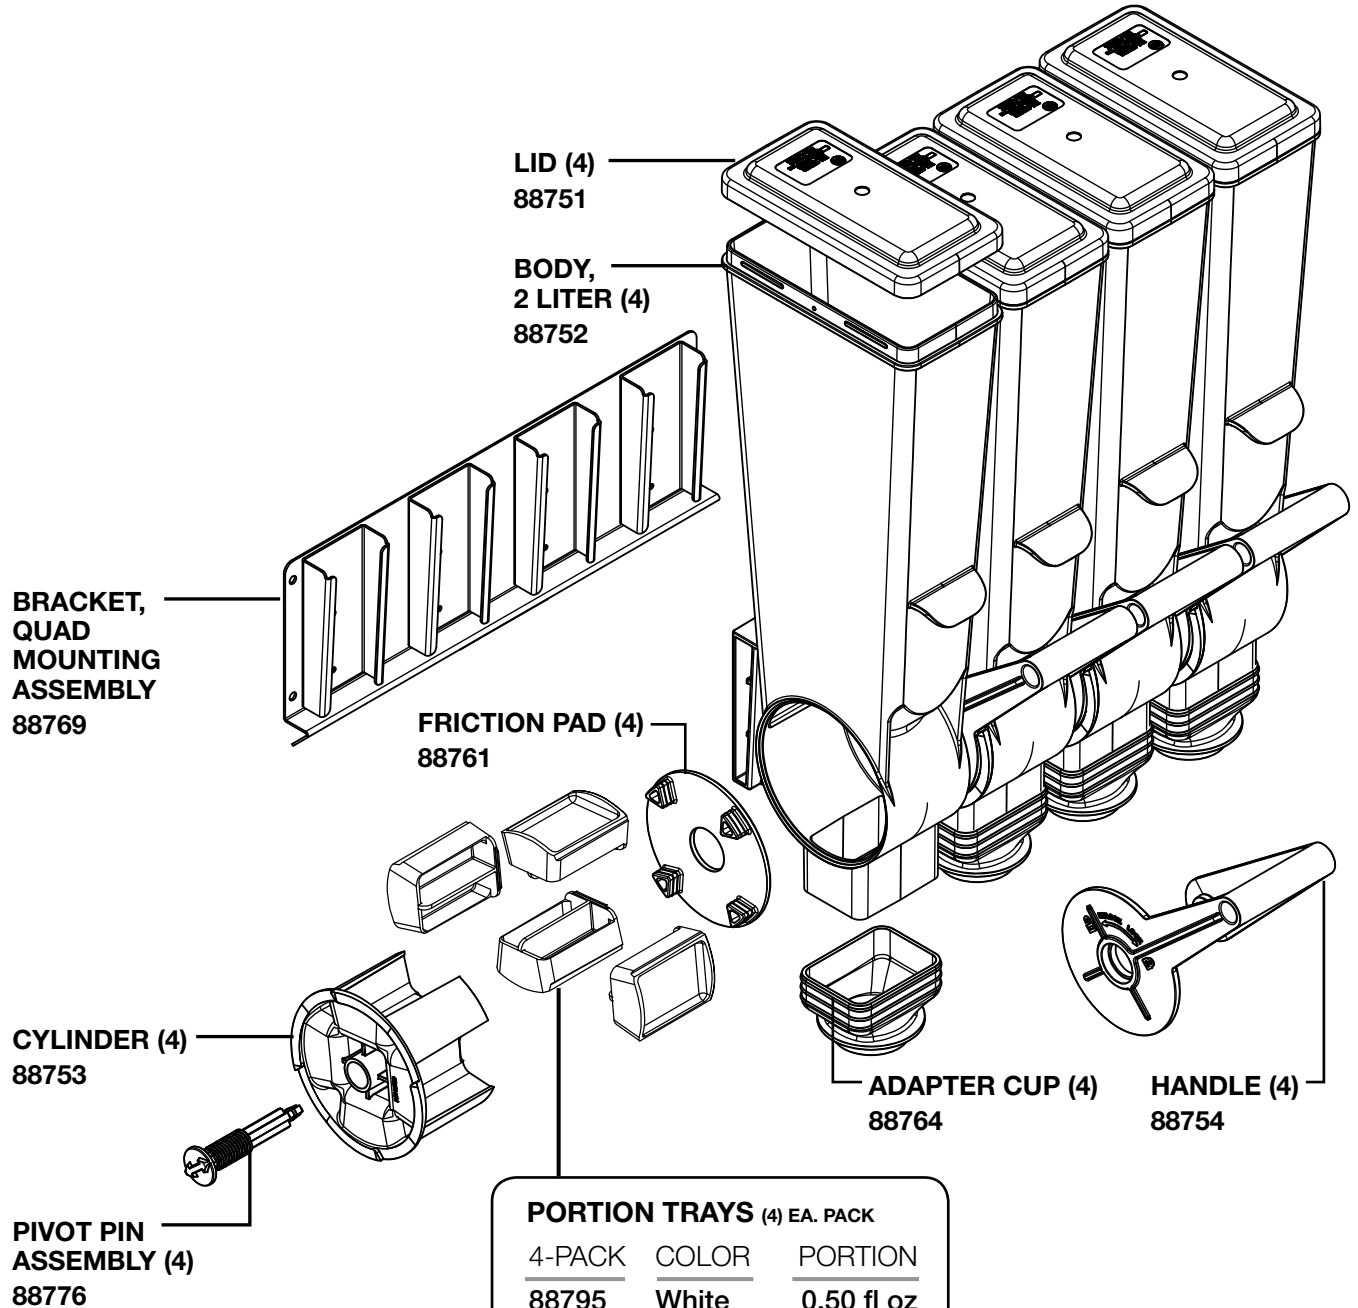

SERVER

Server Products Inc.
3601 Pleasant Hill Road
Richfield, WI 53076 USA

262.628.5600 | 800.558.8722

SPSALES@SERVER-PRODUCTS.COM

88780

SlimLine DFD-2L, Quad w/Bracket

Complete View
for Reference

PORTION TRAYS (4) EA. PACK		
4-PACK	COLOR	PORTION
88795	White	0.50 fl oz
88796	Blue	0.75 fl oz
88799	Green	1.0 fl oz
88797	Pink	1.5 fl oz