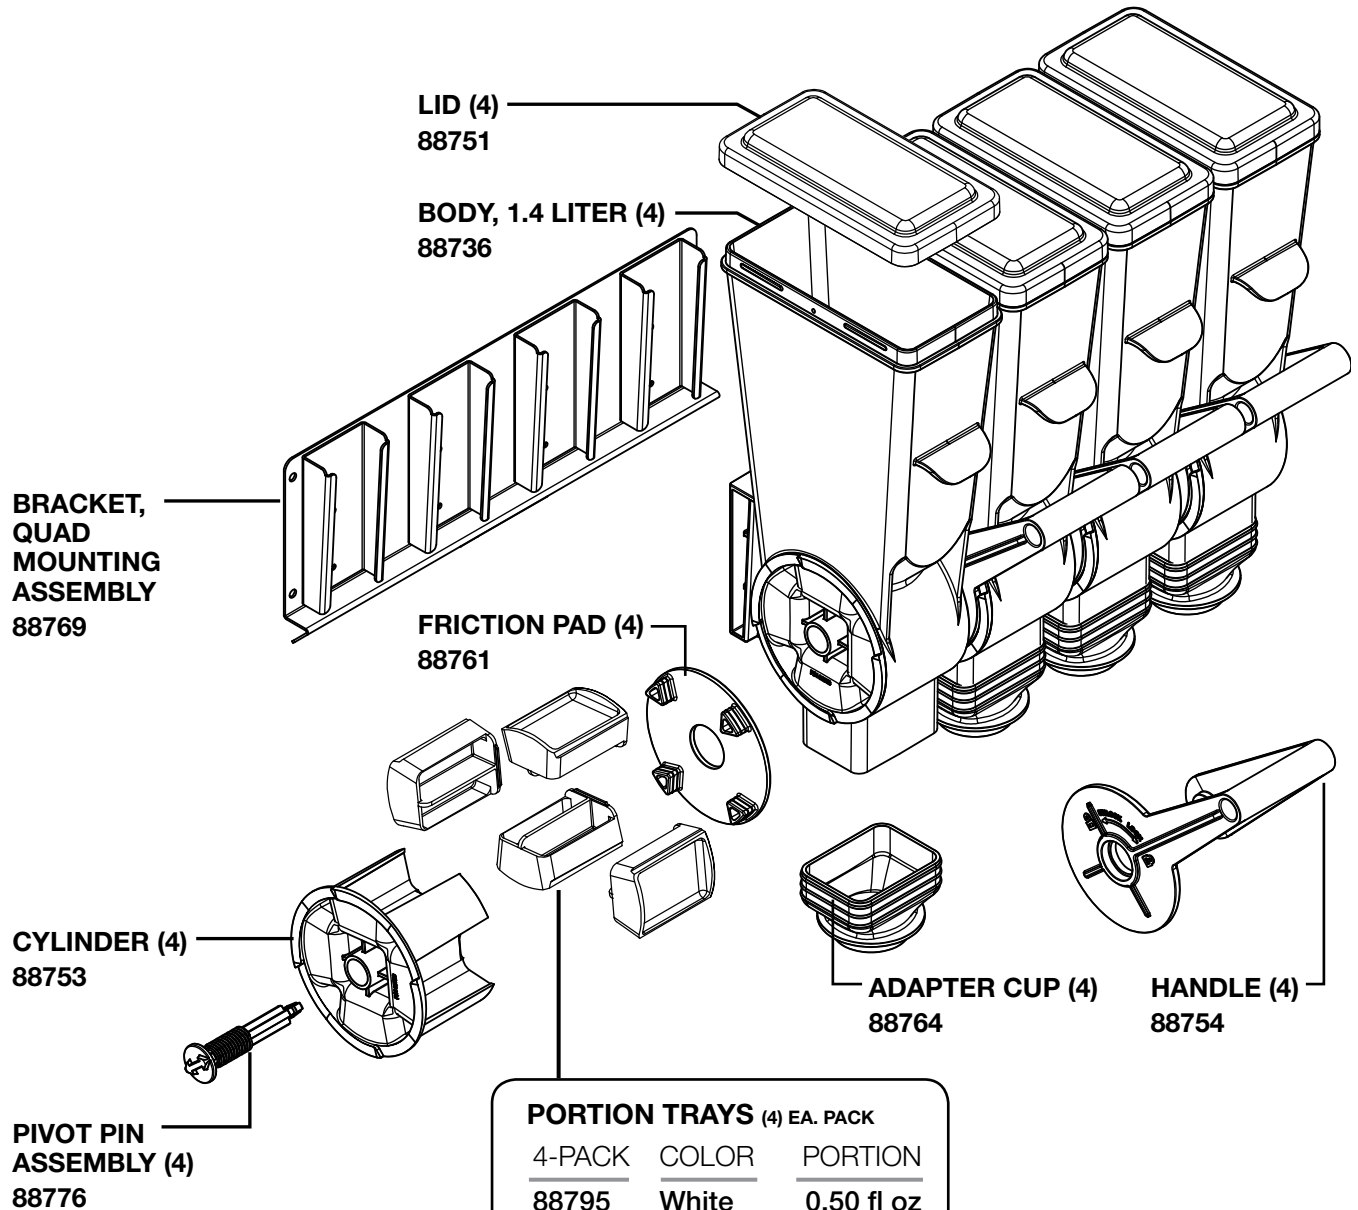

SERVER

Server Products Inc.
3601 Pleasant Hill Road
Richfield, WI 53076 USA

262.628.5600 | 800.558.8722

SPSALES@SERVER-PRODUCTS.COM

89267

SlimLine DFD-1.4L, Quad w/Bracket

Complete View
for Reference

PORTION TRAYS (4) EA. PACK

4-PACK	COLOR	PORTION
88795	White	0.50 fl oz
88796	Blue	0.75 fl oz
88799	Green	1.0 fl oz
88797	Pink	1.5 fl oz