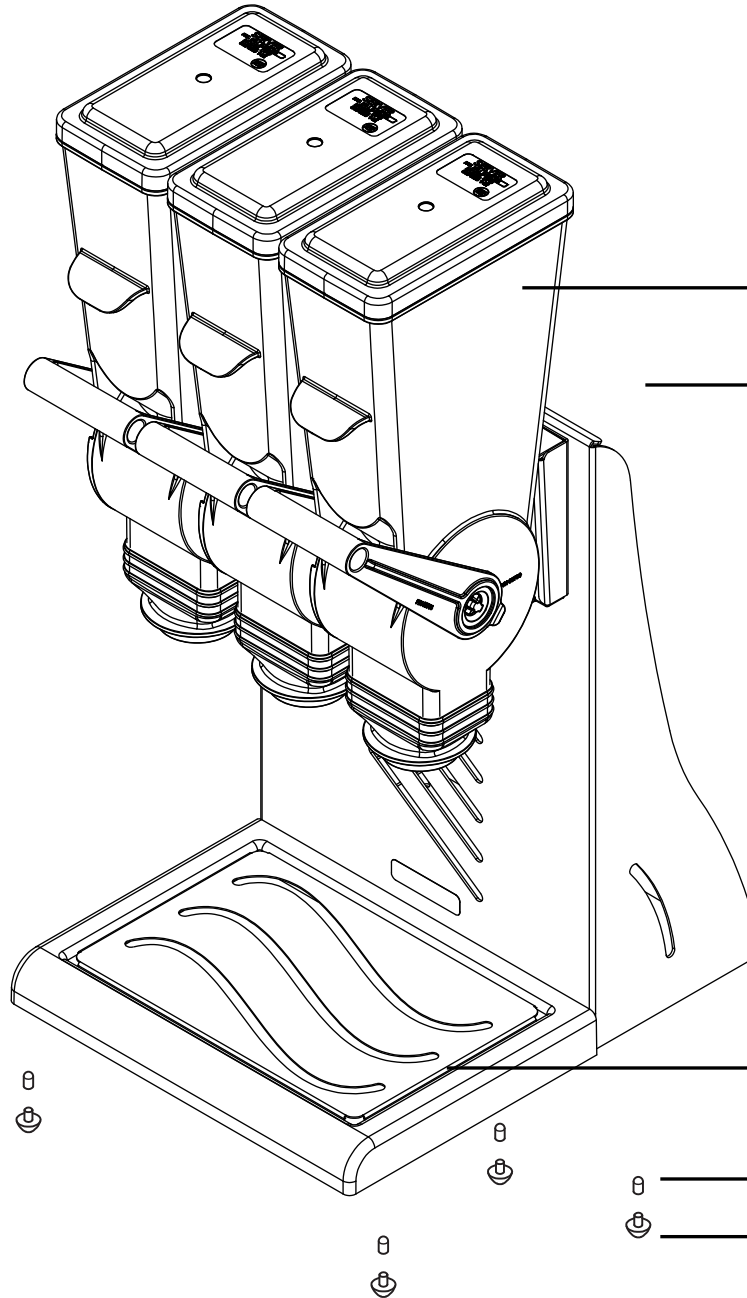

S E R V E R

Server Products Inc.
3601 Pleasant Hill Road
Richfield, WI 53076 USA

 262.628.5600 | 800.558.8722

 SPSALES@SERVER-PRODUCTS.COM

89271

SlimLine 1.4L Triple Countertop

CONTAINS
QTY. 3 OF
SLIMLINE
DFD-1.4L
89272

SLIMLINE
TRIPLE STAND
88805

DRIP TRAY & COVER
88738

PROTECTIVE CAP (4)
87339

FOOT W/SCREW (4)
81169