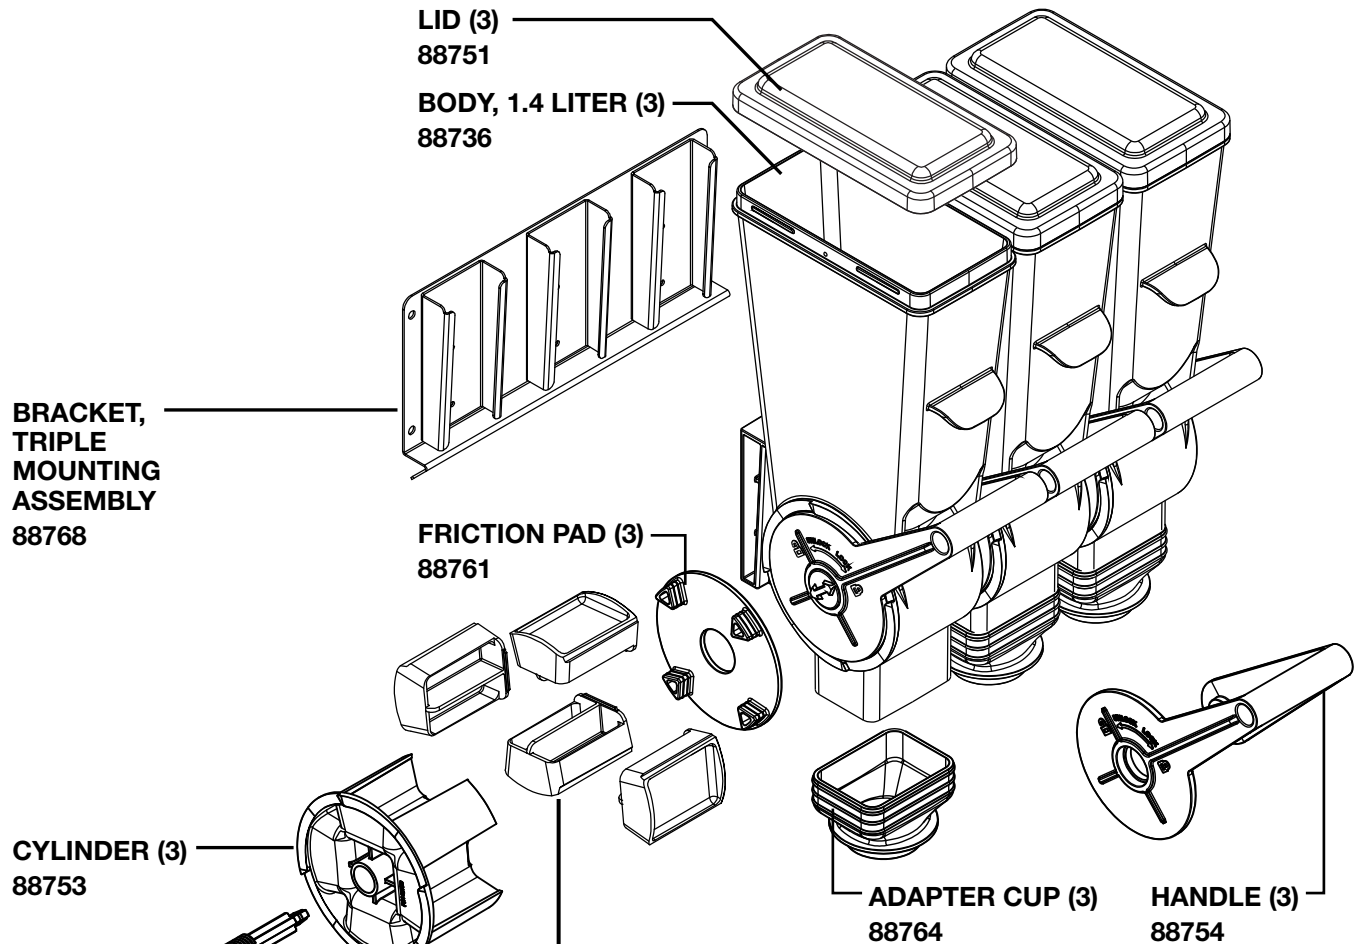

## SlimLine DFD-1.4L, Triple w/Bracket

Complete View  
for Reference

| PORTION TRAYS (3) EA. PACK |       |            |
|----------------------------|-------|------------|
| 4-PACK                     | COLOR | PORTION    |
| 88795                      | White | 0.50 fl oz |
| 88796                      | Blue  | 0.75 fl oz |
| 88799                      | Green | 1.0 fl oz  |
| 88797                      | Pink  | 1.5 fl oz  |