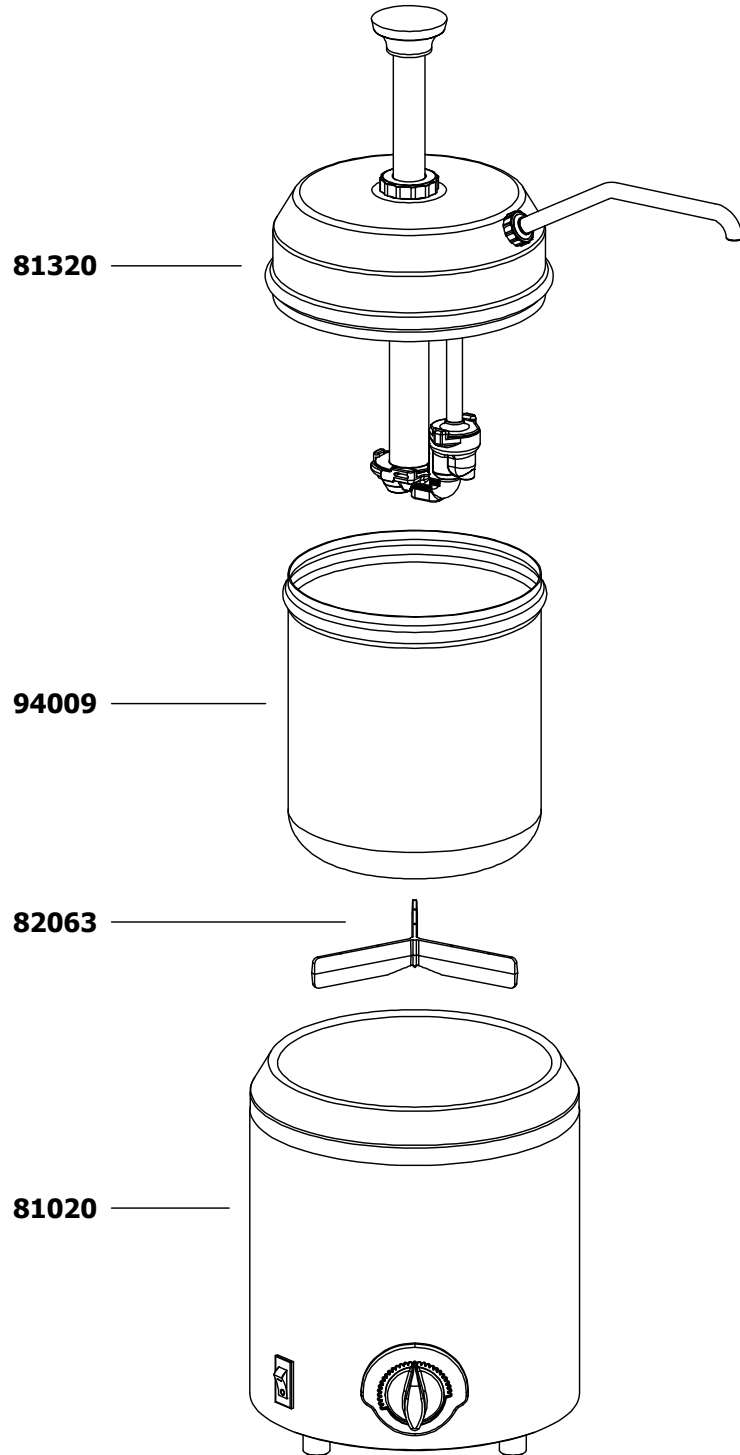

**SERVER**

**Server Products, Inc.**  
3601 Pleasant Hill Road PO Box 98  
Richfield WI 53076 USA  
Direct | 262.628.5600 Toll Free | 800.558.8722  
www.server-products.com

Model Name

**FUDGE SERVER W/PUMP FSP (230V)**

Model Number

**82110**

Dwg. Date  
06/17/13

**FINAL & BASE ONLY TABULATION**

COUNTRY	FINAL	BASE
CONT EURO	82110	81020
AUST	82270	82280
UK	84580	84750
BRAZIL	86945	86944

PART	QTY	DESCRIPTION
<b>81020</b>	<b>1</b>	<b>BASE ONLY FOR FS &amp; FSP (230V CONTINENTAL EUROPE)</b>
<b>81320</b>	<b>1</b>	<b>FOOD SERVER PUMP</b>
<b>82063</b>	<b>1</b>	<b>SPACER</b>
<b>94009</b>	<b>1</b>	<b>JAR, STNLS</b>