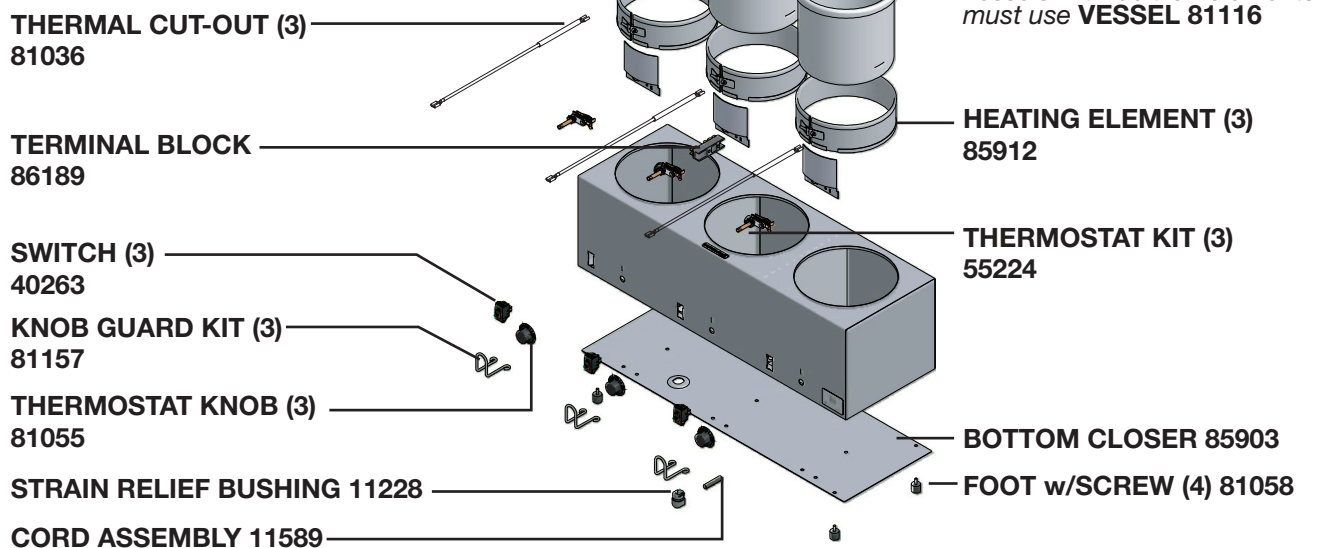

SERVER

Server Products Inc.

3601 Pleasant Hill Road
Richfield, WI 53076 USA

262.628.5600 | 800.558.8722

SPSALES@SERVER-PRODUCTS.COM

85910

Base Only for Triple FS-4

Series 13C

Series Prior to 13C

Complete View
for Reference