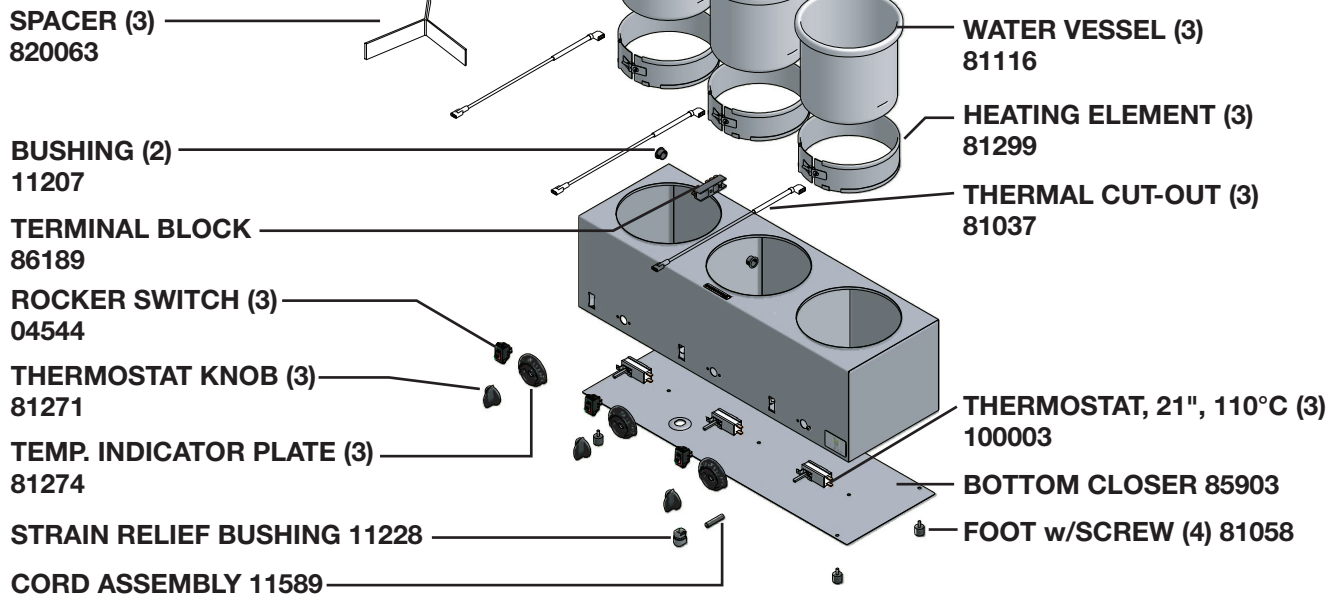

SERVER

Server Products Inc.

3601 Pleasant Hill Road
Richfield, WI 53076 USA

262.628.5600 | 800.558.8722

SPSALES@SERVER-PRODUCTS.COM

85910

Base Only for Triple FS-4

Series 13C

Series Prior to 13C

Complete View
for Reference