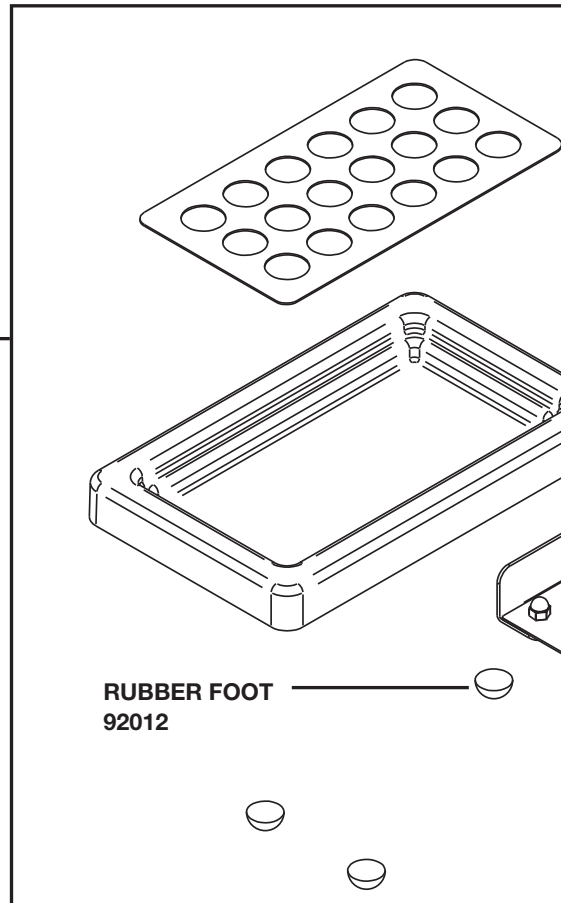

### Single Stand

*Complete View  
for Reference*

SINGLE  
DRIP TRAY  
ASSEMBLY  
100012

RUBBER FOOT  
92012

FOOT w/SCREW  
81169