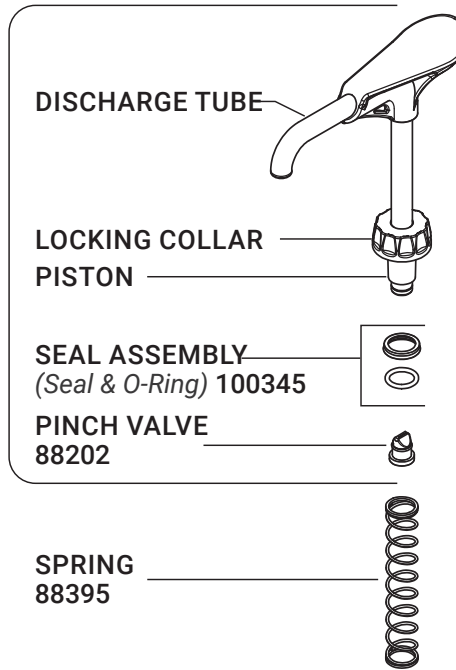

### Eco Pump BP-1 w/Lid

*Used with standard,  
shallow 2 qt fountain jar*

*Complete View for Reference*

#### HEAD ASSEMBLY 88718

#### CYLINDER ASSEMBLY 88525

PUMP DELIVERS 1 OZ PORTIONS