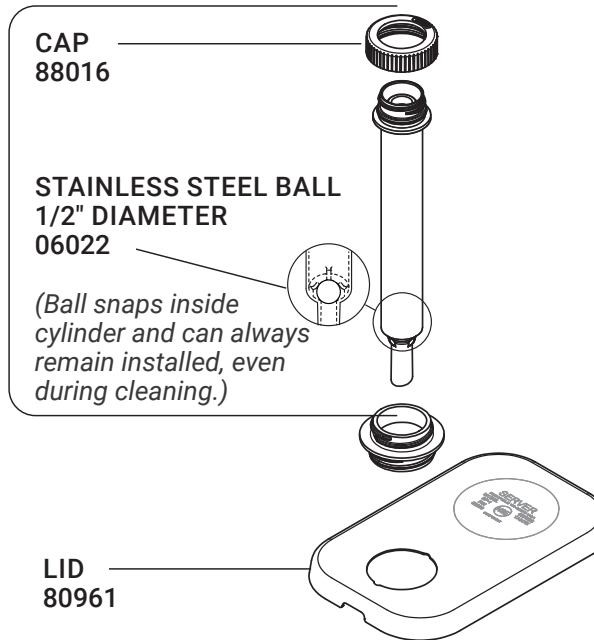

### Eco Pump BP-1 w/Lid

*Used with standard,  
shallow 2 qt fountain jar*

*Complete View for Reference*

#### HEAD ASSEMBLY 88718

#### CYLINDER ASSEMBLY 88525

PUMP DELIVERS 1 OZ PORTIONS