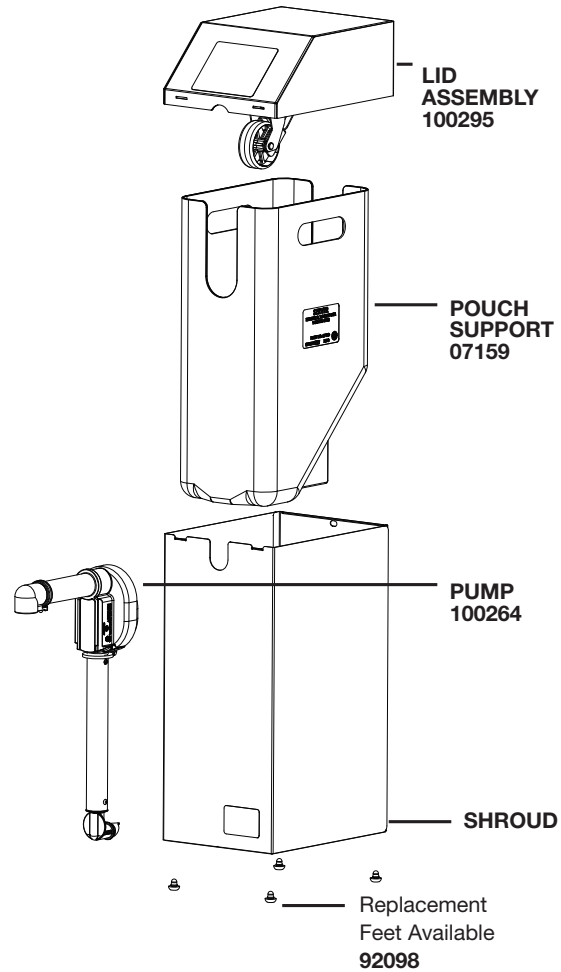

Server Products Inc.
3601 Pleasant Hill Road
Richfield, WI 53076 USA

262.628.5600 | 800.558.8722

SPSALES@SERVER-PRODUCTS.COM

100257 100258

Touchless Express™

SE-SS-T
100257
Single

SE-SS-T DI
100258
Single Drop-In

*Complete View
for Reference*

Flavor Decal Sheet 100246

MODEL	REPLACEMENT SHROUD
100257	100297
100258	100296

Power Supply/Cord 100273