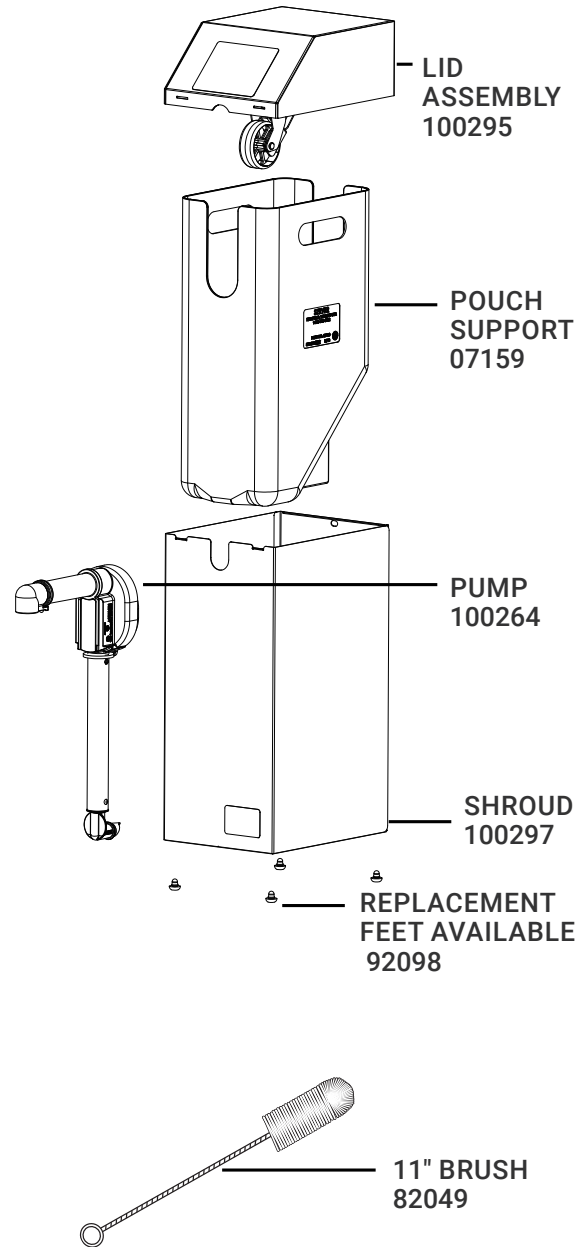

## Touchless Express

SE-SS-T  
100257 - US  
SINGLE

Complete View for Reference

### POWER SUPPLY/CORD 100273 (100-240V NEMA 5-15)