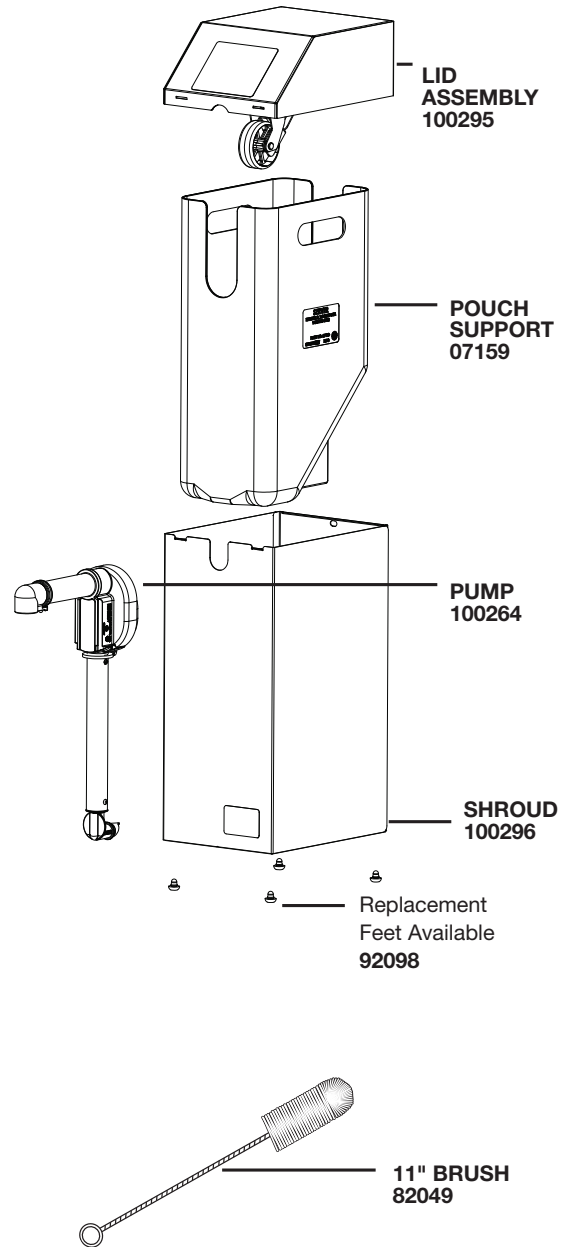

INTELLIGENT BY DESIGN™

Server Products Inc.
3601 Pleasant Hill Road
Richfield, WI 53076 USA

262.628.5600 | 800.558.8722

SPSALES@SERVER-PRODUCTS.COM

100258

Touchless Express™

**SE-SS-T DI
100258 - US**
Single Drop-In

*Complete View
for Reference*

Flavor Decal Sheet 100246

Power Supply/Cord 100273