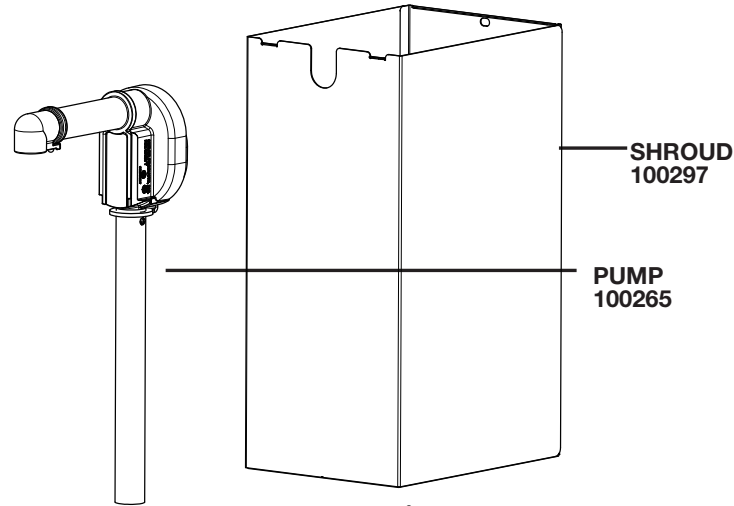

Server Products Inc.
3601 Pleasant Hill Road
Richfield, WI 53076 USA

262.628.5600 | 800.558.8722

SPSALES@SERVER-PRODUCTS.COM

100259

Touchless Express™

SE-SS-TDP1.3
100259

Single

*Complete View
for Reference*

LID ASSEMBLY
100315

LID FOR JAR
100281

JAR
100280

SHROUD
100297

PUMP
100265

Replacement
Feet Available
92098

11" BRUSH
82049

Flavor Decal Sheet 100246