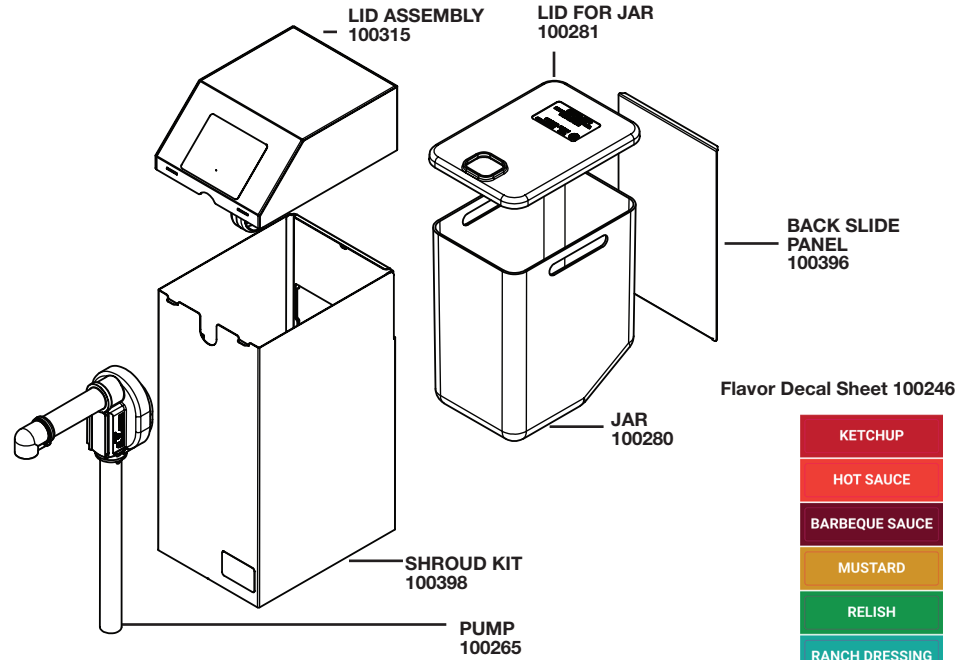

INTELLIGENT BY DESIGN™

Server Products Inc.
3601 Pleasant Hill Road
Richfield, WI 53076 USA

262.628.5600 | 800.558.8722

SPSALES@SERVER-PRODUCTS.COM

100259

US Market

Touchless Express™

SE-SS-TDP1.3
100259

Single

Complete View
for Reference

KETCHUP
HOT SAUCE
BARBEQUE SAUCE
MUSTARD
RELISH
RANCH DRESSING
MAYONNAISE
HOUSE SAUCE

Replacement Feet Available 92098

Power Supply/Cord 100273