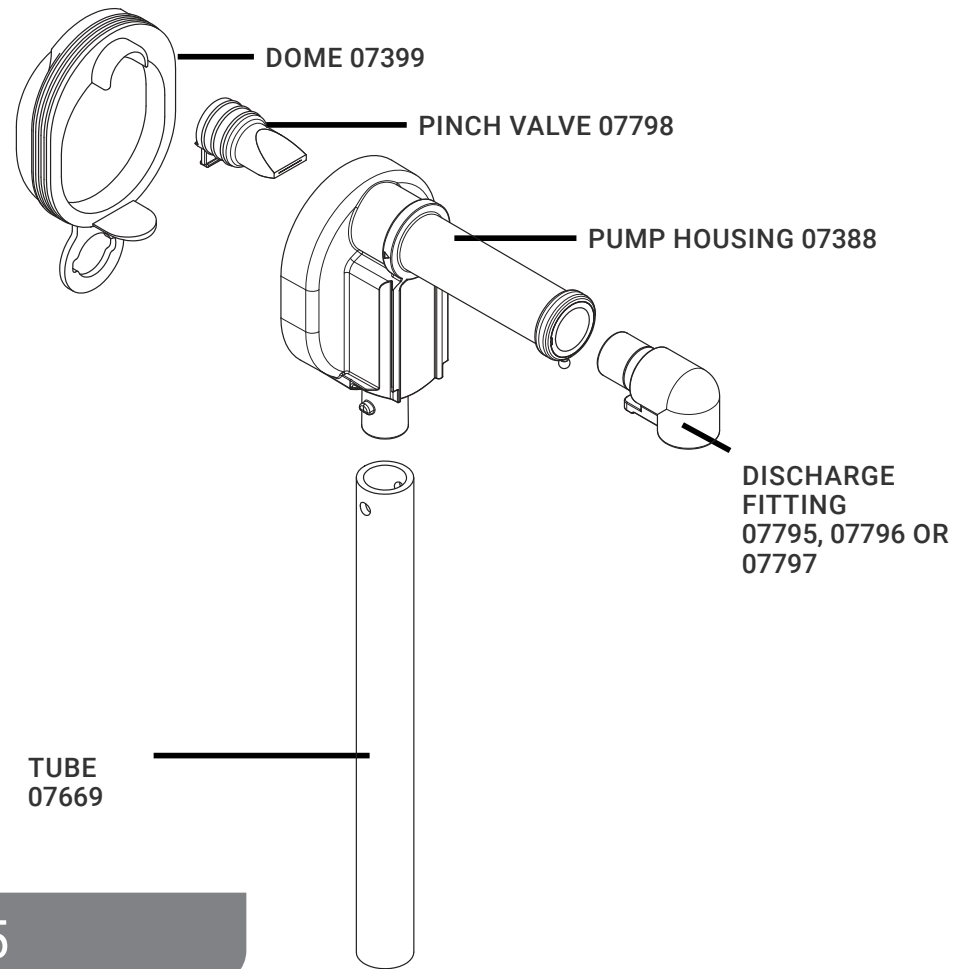

# 100265

## Direct-Pour Touchless Express Pump

Complete View for Reference

## MODEL 100265

PART	QTY	DESCRIPTION
07399	1	PUMP DOME, BLUE
07798	1	LARGE PINCH VALVE
07388	1	PUMP HOUSING
07669	1	9½" TUBE
07795	1	DISCHARGE FITTING, SMALL
07796	1	DISCHARGE FITTING, MEDIUM
07797	1	DISCHARGE FITTING, LARGE