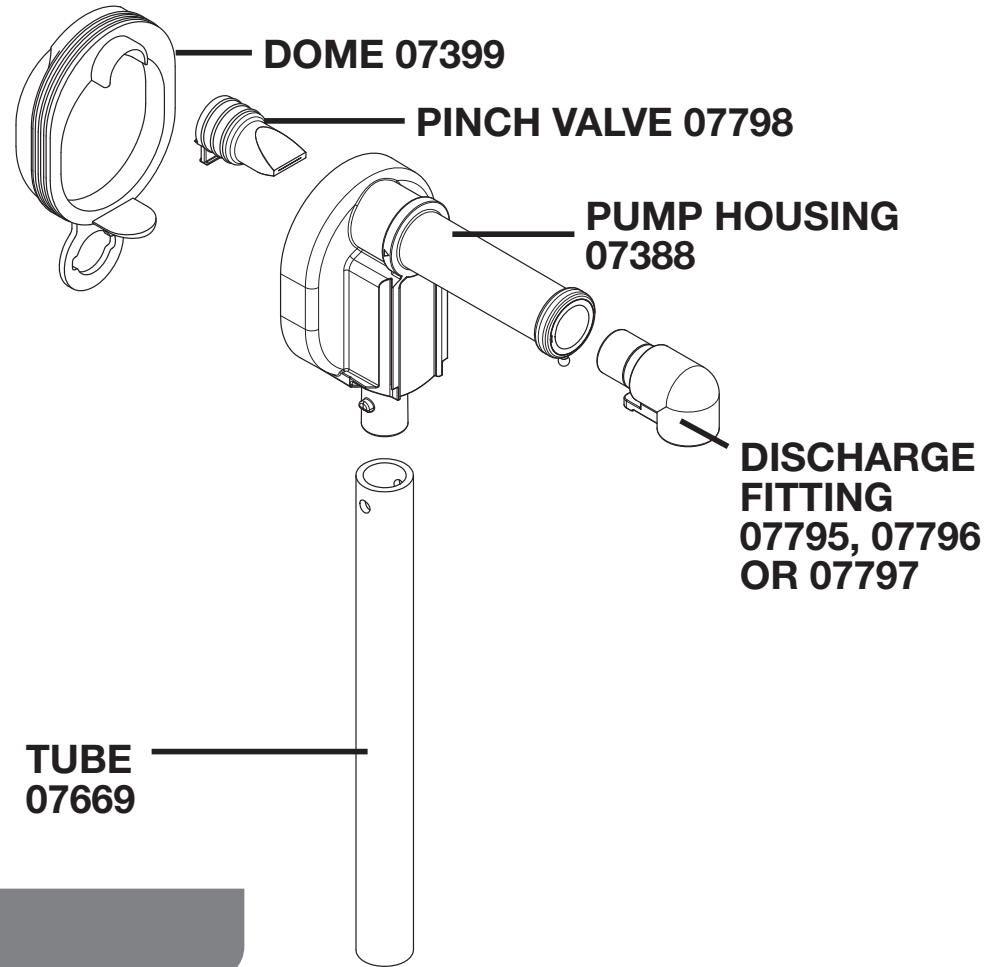

Server Products Inc.
3601 Pleasant Hill Road
Richfield, WI 53076 USA

262.628.5600 | 800.558.8722

SPSALES@SERVER-PRODUCTS.COM

100265

Direct-Pour Touchless Express™ Pump

Complete View for Reference

MODEL 100265

PART	QTY	DESCRIPTION
07399	1	PUMP DOME, BLUE
07798	1	LARGE PINCH VALVE
07388	1	PUMP HOUSING
07669	1	9½" TUBE
07795	1	DISCHARGE FITTING, SMALL
07796	1	DISCHARGE FITTING, MEDIUM
07797	1	DISCHARGE FITTING, LARGE