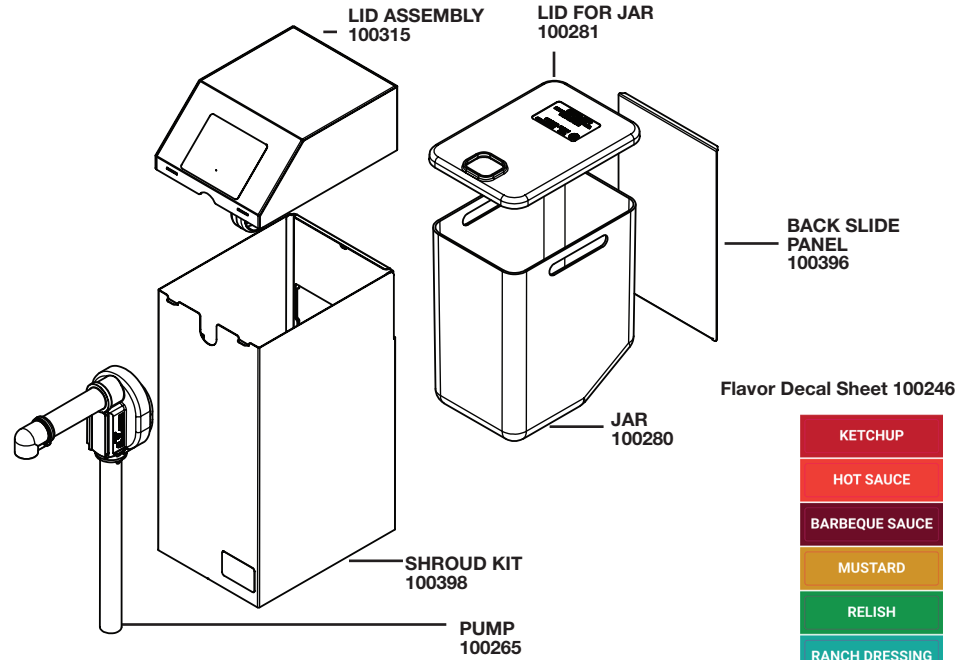

INTELLIGENT BY DESIGN™

Server Products Inc.
3601 Pleasant Hill Road
Richfield, WI 53076 USA

262.628.5600 | 800.558.8722

SPSALES@SERVER-PRODUCTS.COM

100367

Export Market

Touchless Express™

SE-SS-TDP1.3
100367

Single

Complete View
for Reference

Power Supply/Cord 100273