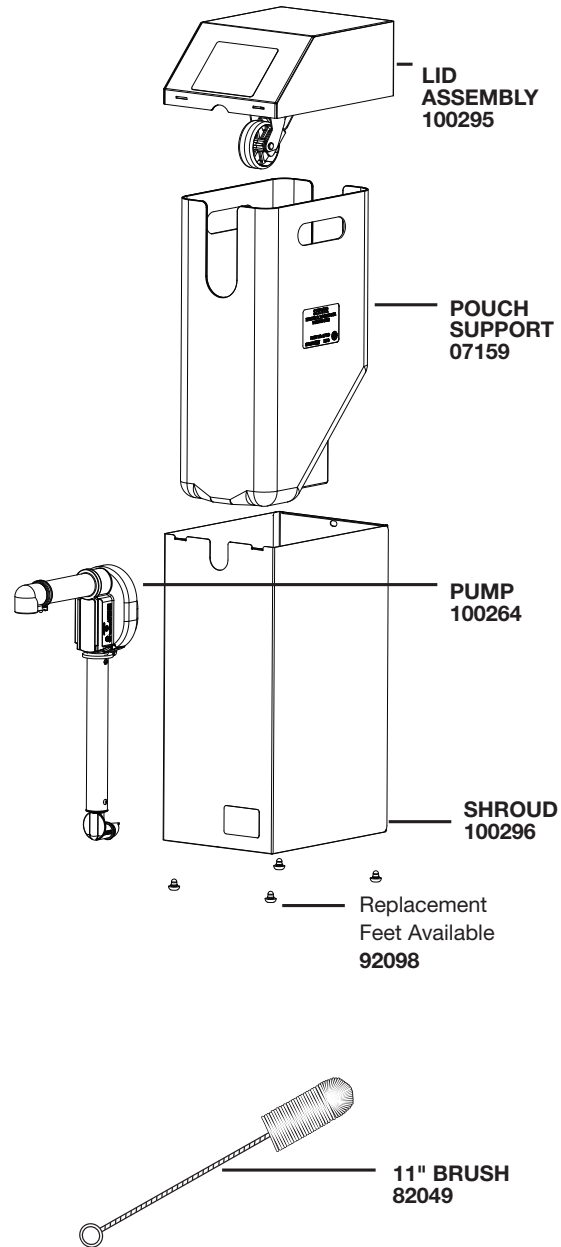

INTELLIGENT BY DESIGN™

Server Products Inc.
3601 Pleasant Hill Road
Richfield, WI 53076 USA

262.628.5600 | 800.558.8722

SPSALES@SERVER-PRODUCTS.COM

100368

Touchless Express™

SE-SS-T DI
100368 - EXPORT
Single Drop-In

*Complete View
for Reference*

Flavor Decal Sheet 100246

Power Supply/Cord 100273