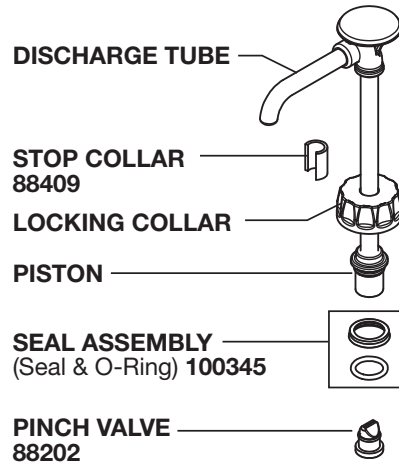

S E R V E R

Server Products Inc.
3601 Pleasant Hill Road
Richfield, WI 53076 USA

262.628.5600 | 800.558.8722

SPSALES@SERVER-PRODUCTS.COM

88548

BP-1 Syrup Pouch Pump

Complete View
for Reference

HEAD ASSEMBLY 88545

GAGING COLLARS:

1/2 OZ REDUCTION
88205

1/4 OZ REDUCTION
88204

1/8 OZ REDUCTION
88313

CYLINDER ASSEMBLY 88549

FOOD EQUIPMENT
LUBRICANT
40179

11" BRUSH
82049

21" BRUSH
82526