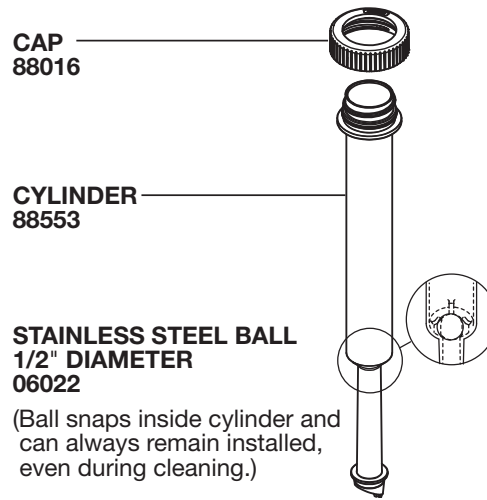

S E R V E R

Server Products Inc.
3601 Pleasant Hill Road
Richfield, WI 53076 USA

262.628.5600 | 800.558.8722

SPSALES@SERVER-PRODUCTS.COM

88548

BP-1 Syrup Pouch Pump

Complete View
for Reference

HEAD ASSEMBLY 88545

GAGING COLLARS:

1/2 OZ REDUCTION
88205

1/4 OZ REDUCTION
88204

1/8 OZ REDUCTION
88313

CYLINDER ASSEMBLY 88549

FOOD EQUIPMENT
LUBRICANT
40179

11" BRUSH
82049

21" BRUSH
82526