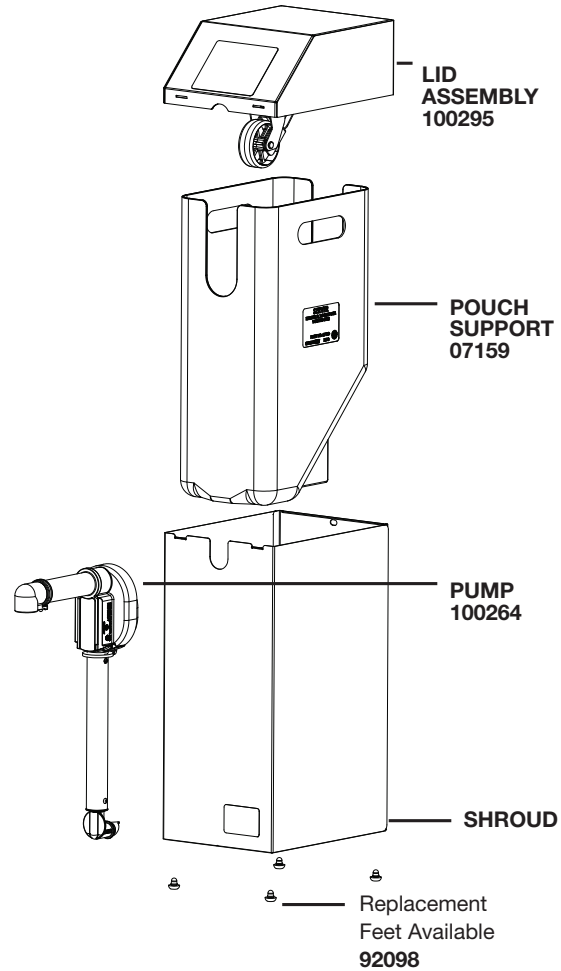

INTELLIGENT BY DESIGN™

Server Products Inc.
3601 Pleasant Hill Road
Richfield, WI 53076 USA

262.628.5600 | 800.558.8722

SPSALES@SERVER-PRODUCTS.COM

100257
100258
100366
100368

Touchless
Express™

SE-SS-T
100257 - US
100366 - EXPORT
Single

SE-SS-T DI
100258 - US
100368 - EXPORT
Single Drop-In

*Complete View
for Reference*

Flavor Decal Sheet 100246

MODEL	REPLACEMENT SHROUD
100257 / 100366	100297
100258 / 100368	100296

Power Supply/Cord 100273