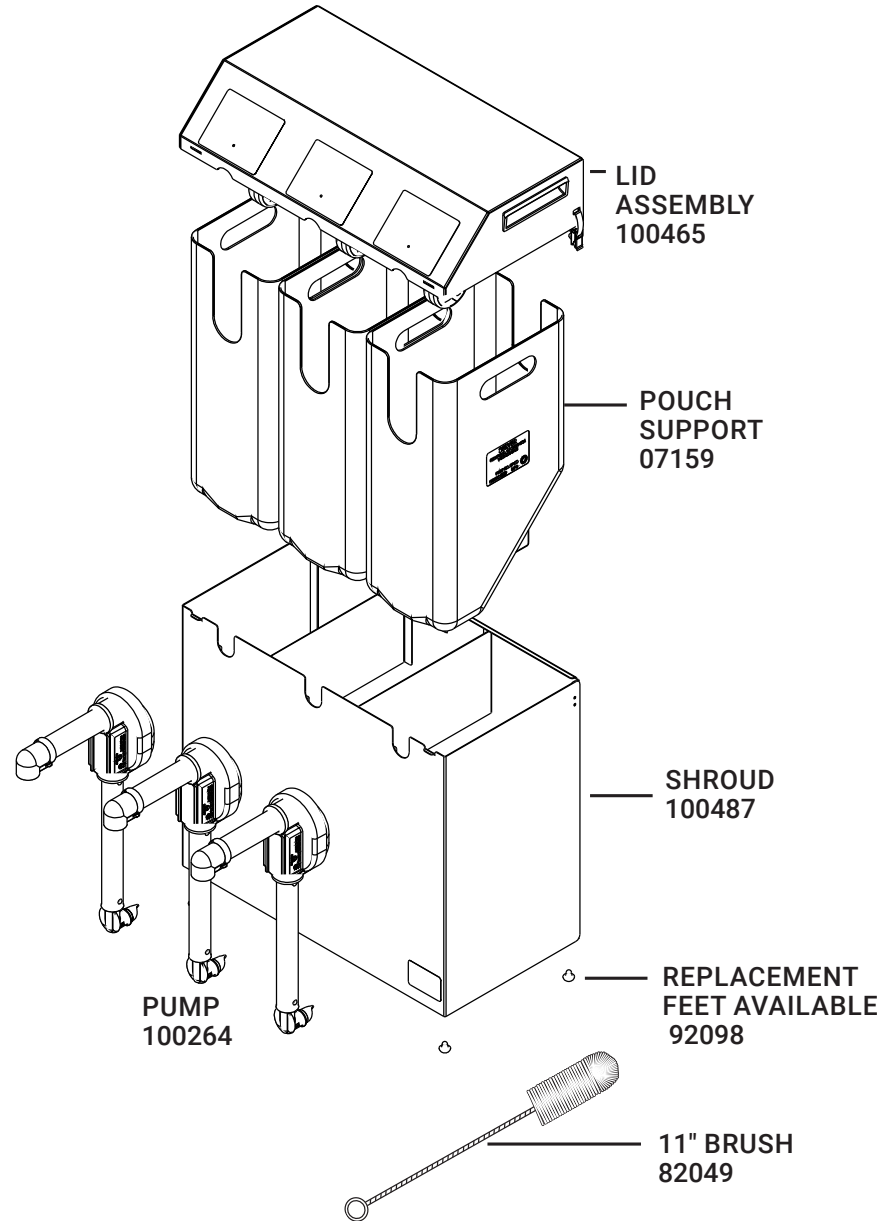

SERVER

• E S S E N T I A L S •

262.628.5600 | 800.558.8722
spsales@server-products.com

100468 Touchless Express

SE-3-T 100468 - US
Triple Countertop

Complete View for Reference

FLAVOR DECAL SHEET 100246

POWER SUPPLY/CORD 100273 (100-240V NEMA 5-15)

SENSOR DIVIDER KIT 100580 (SHOWN WITH FLAVOR DECAL INSTALLED)