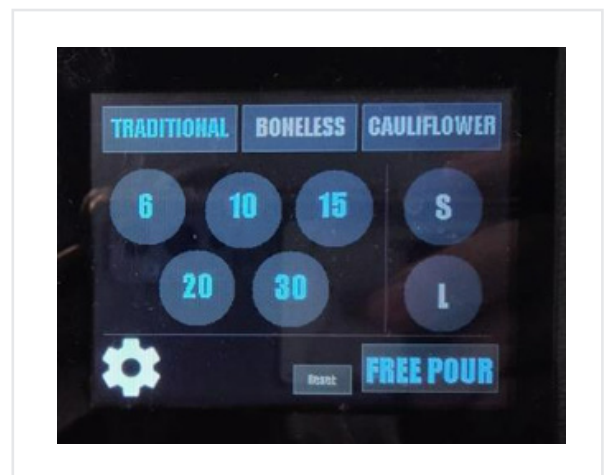

Example of a customized UI Screen