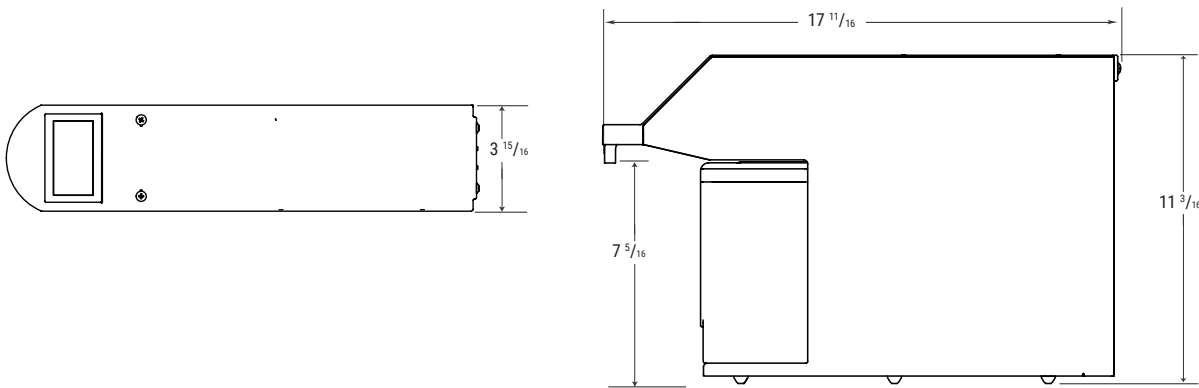

Power to the flavor.

SERVER IxD™ SERIES SAUCE+ SAUCE DISPENSER MODEL: DIRECT POUR

Server IxD™ Series SAUCE+™ Sauce Dispenser provides precise sauce portioning for various menu items and sizes with a simple push of a button. User interface includes low product indicator, makes refilling a breeze and guides associates through clean-in-place cleaning procedure. USA NEMA 5-15P plug, 6' cord, 24 volts, 100 watts (max), 4 amp (max). 1-Year warranty.

SAUCE+™ SAUCE DISPENSER

order amt	model/item	description	capacity	dims (H x W x D)	weight	plug	voltage	watts/amps
☐	101002	Direct Pour	83 oz	11 3/16" x 3 15/16" x 17 11/16"	7.5 lb	USA	24AC	100W/4A (max)

ACCESSORY

order amt	model/item	description	purpose
☐	101395	Power Distribution Unit (PDU)	Powering up to (20) Sauce+ and Spin+ units