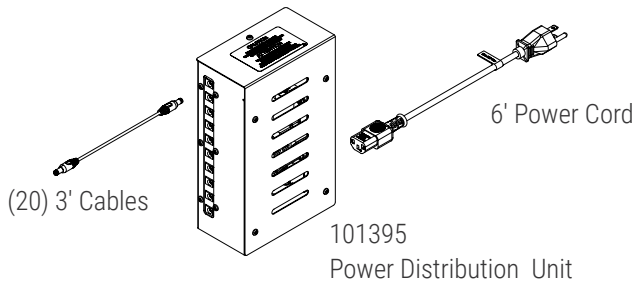

SERVE PRECISELY & EFFICIENTLY WITH THE SERVER IxD™ SERIES SAUCE+™ SAUCE DISPENSER. CONTACT US AT SALESSUPPORT@SERVER-PRODUCTS.COM or 1.800.558.8722